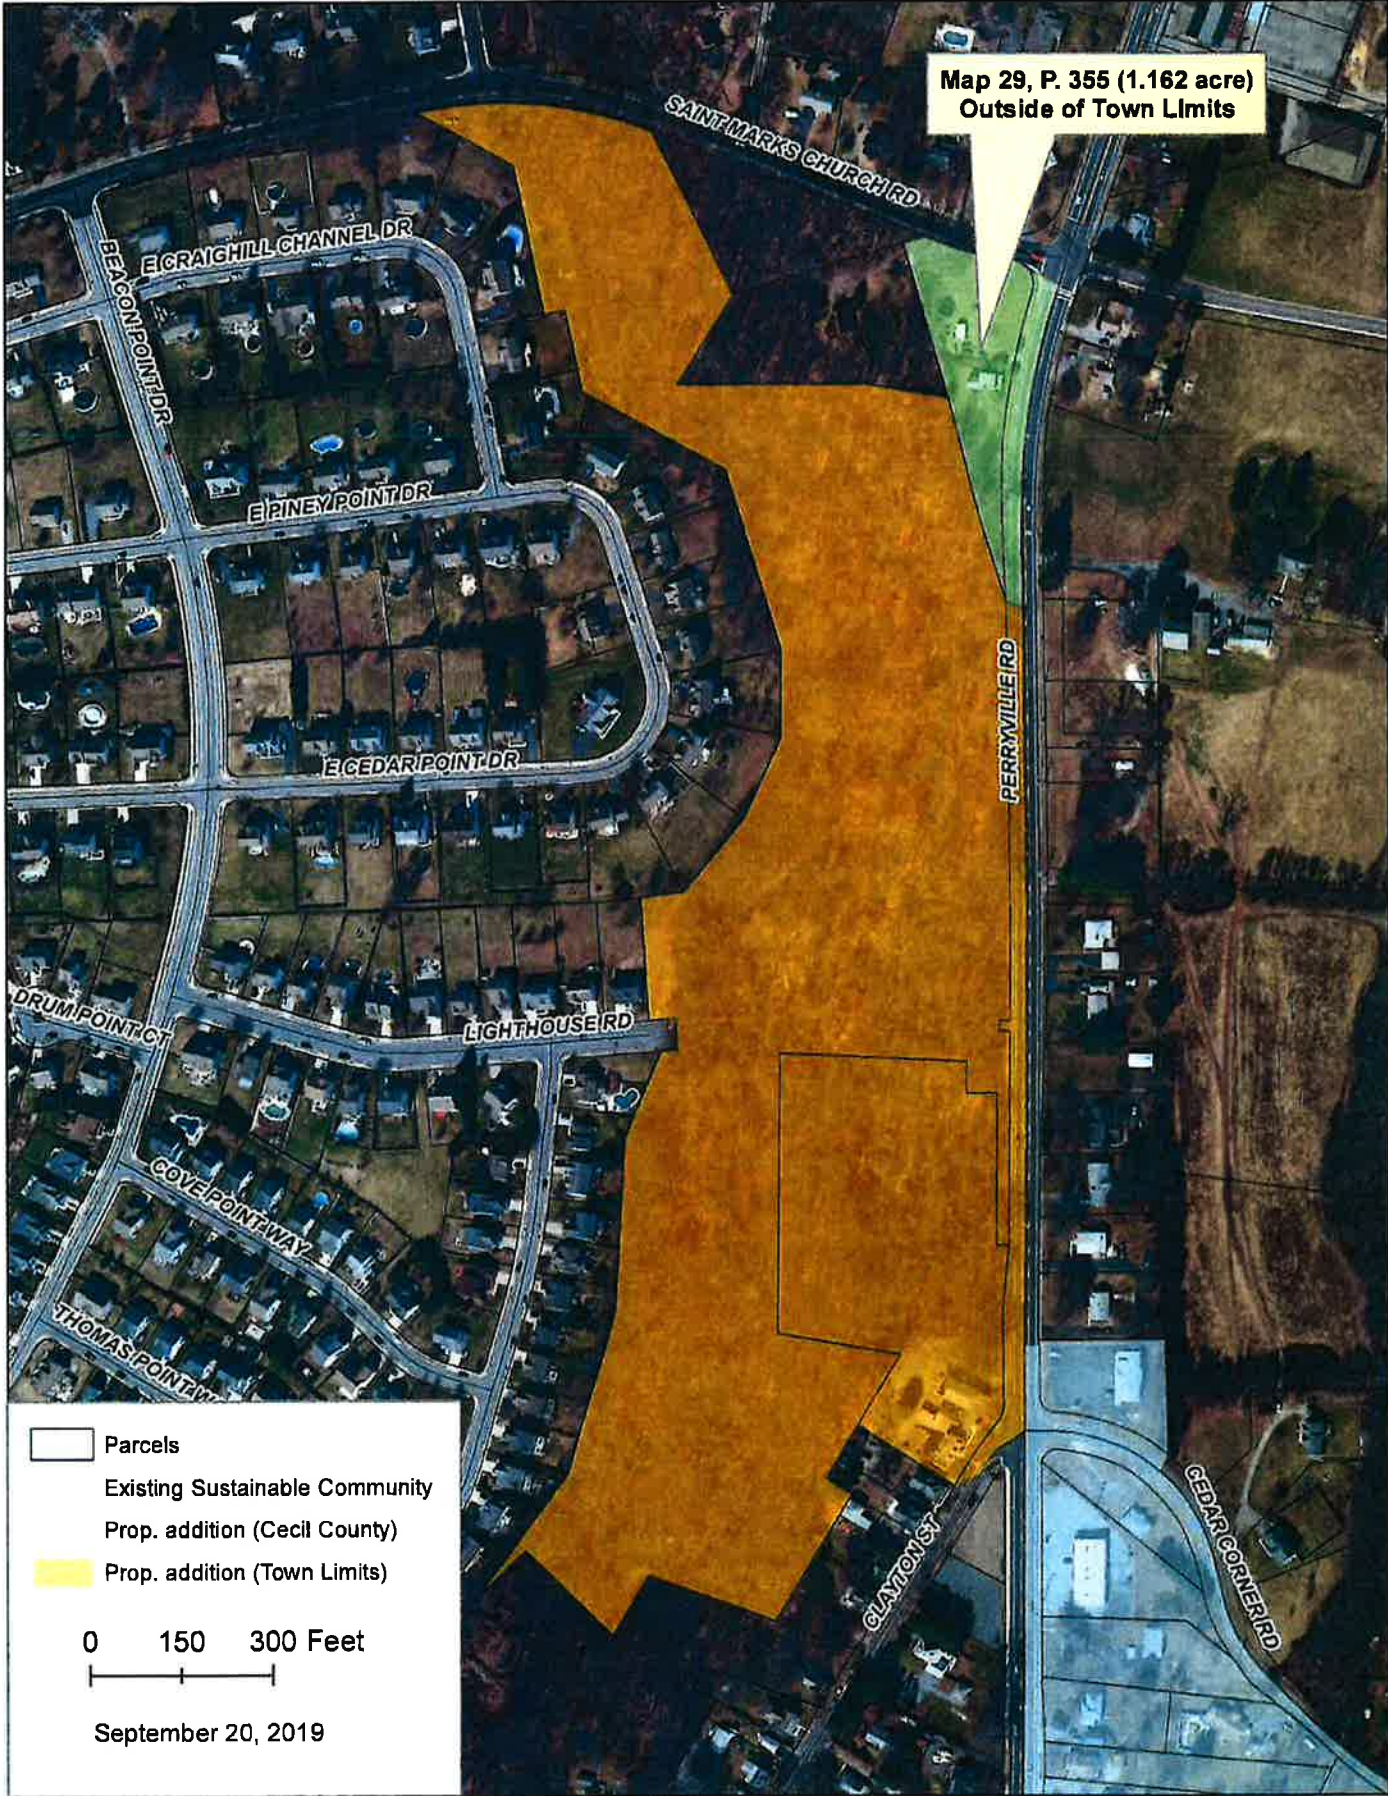

Town of Perryville - Proposed Additions to Sustainable Community Boundary

EXHIBIT A

Map 29, P. 355 (1.162 acre)
Outside of Town Limits

Parcels
 Existing Sustainable Community
 Prop. addition (Cecil County)
 Prop. addition (Town Limits)

0 150 300 Feet

September 20, 2019