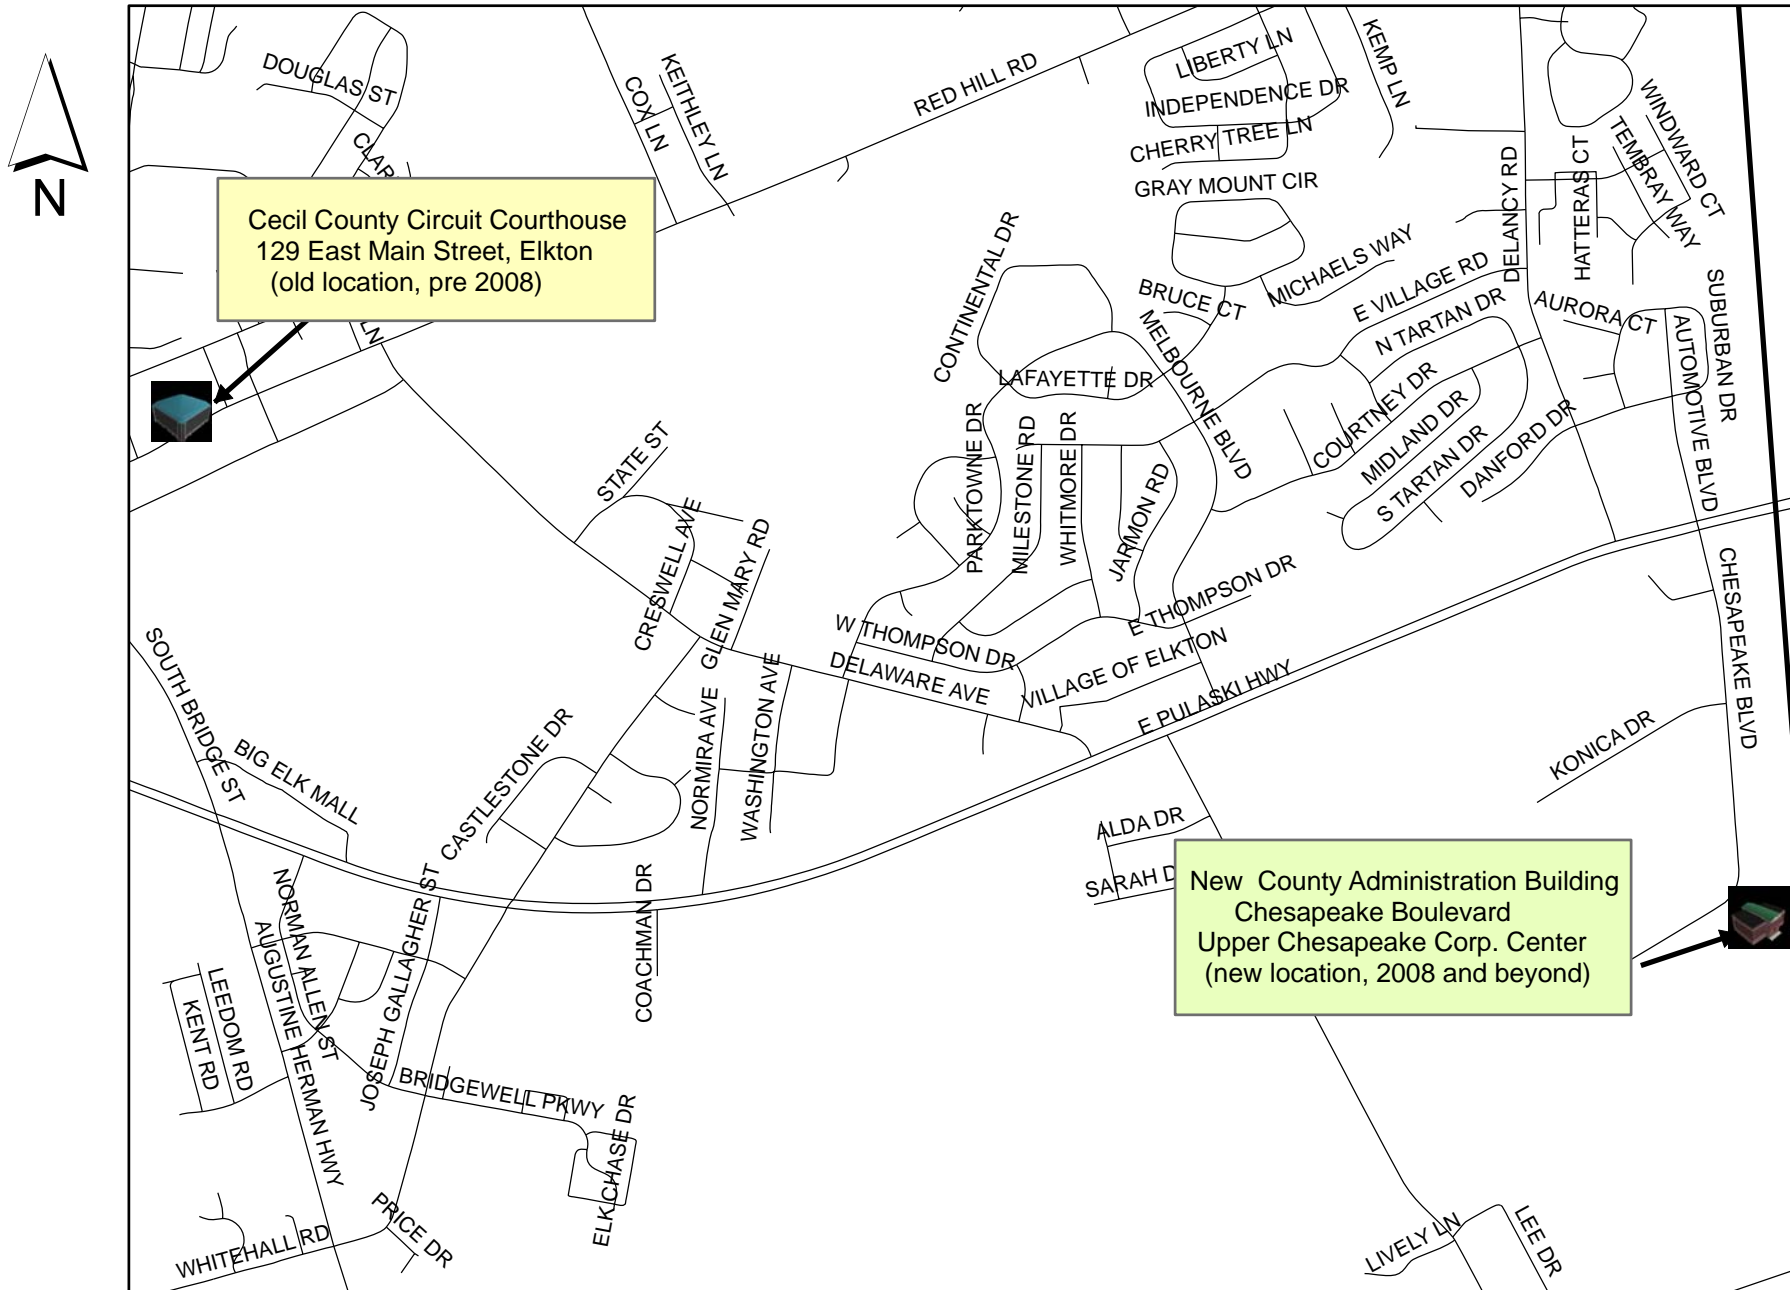

Cecil County Administrative Offices - New Location in 2008

Note: The New Administration Building is approximately 3 miles from the Circuit Courthouse.

Cecil County
Office of Planning & Zoning
August 29, 2007
Drawn by DRB