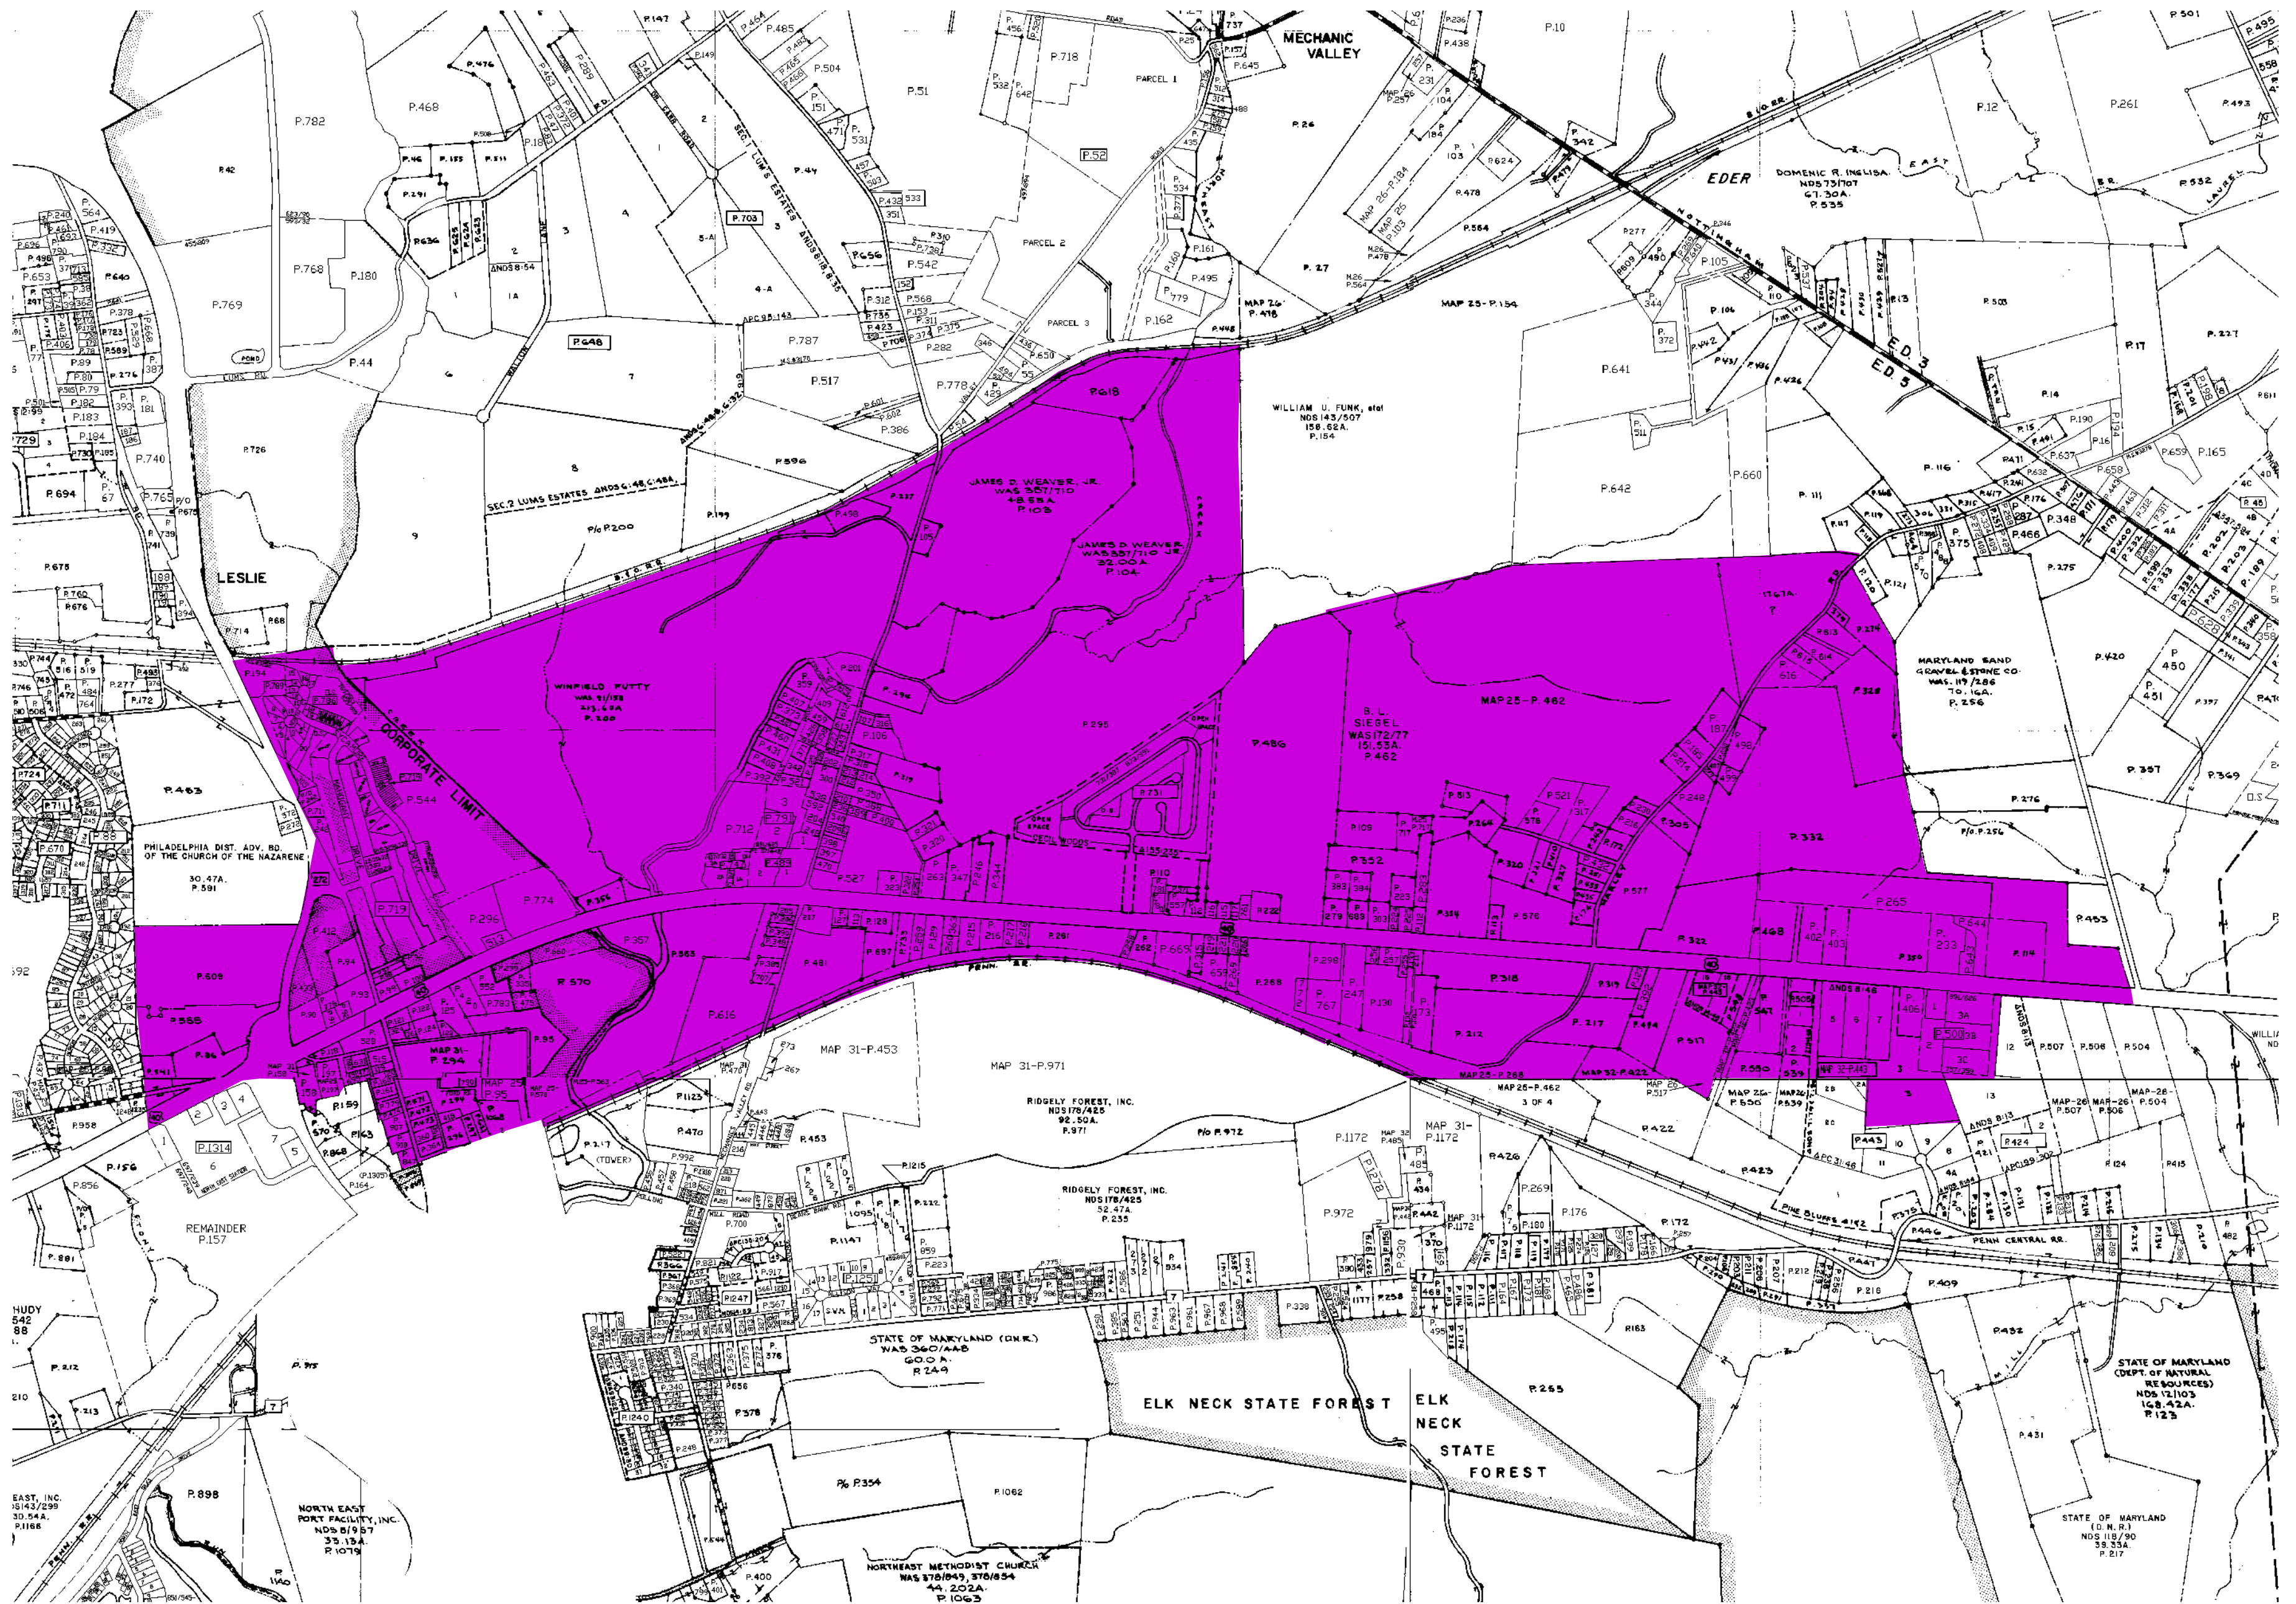

Route 40 East Sanitary Subdistrict

 Route 40 Subdistrict
Tax Maps 25 & 26

Established by the
Board of County Commissioners
April 18, 2002
Drawn by DRB