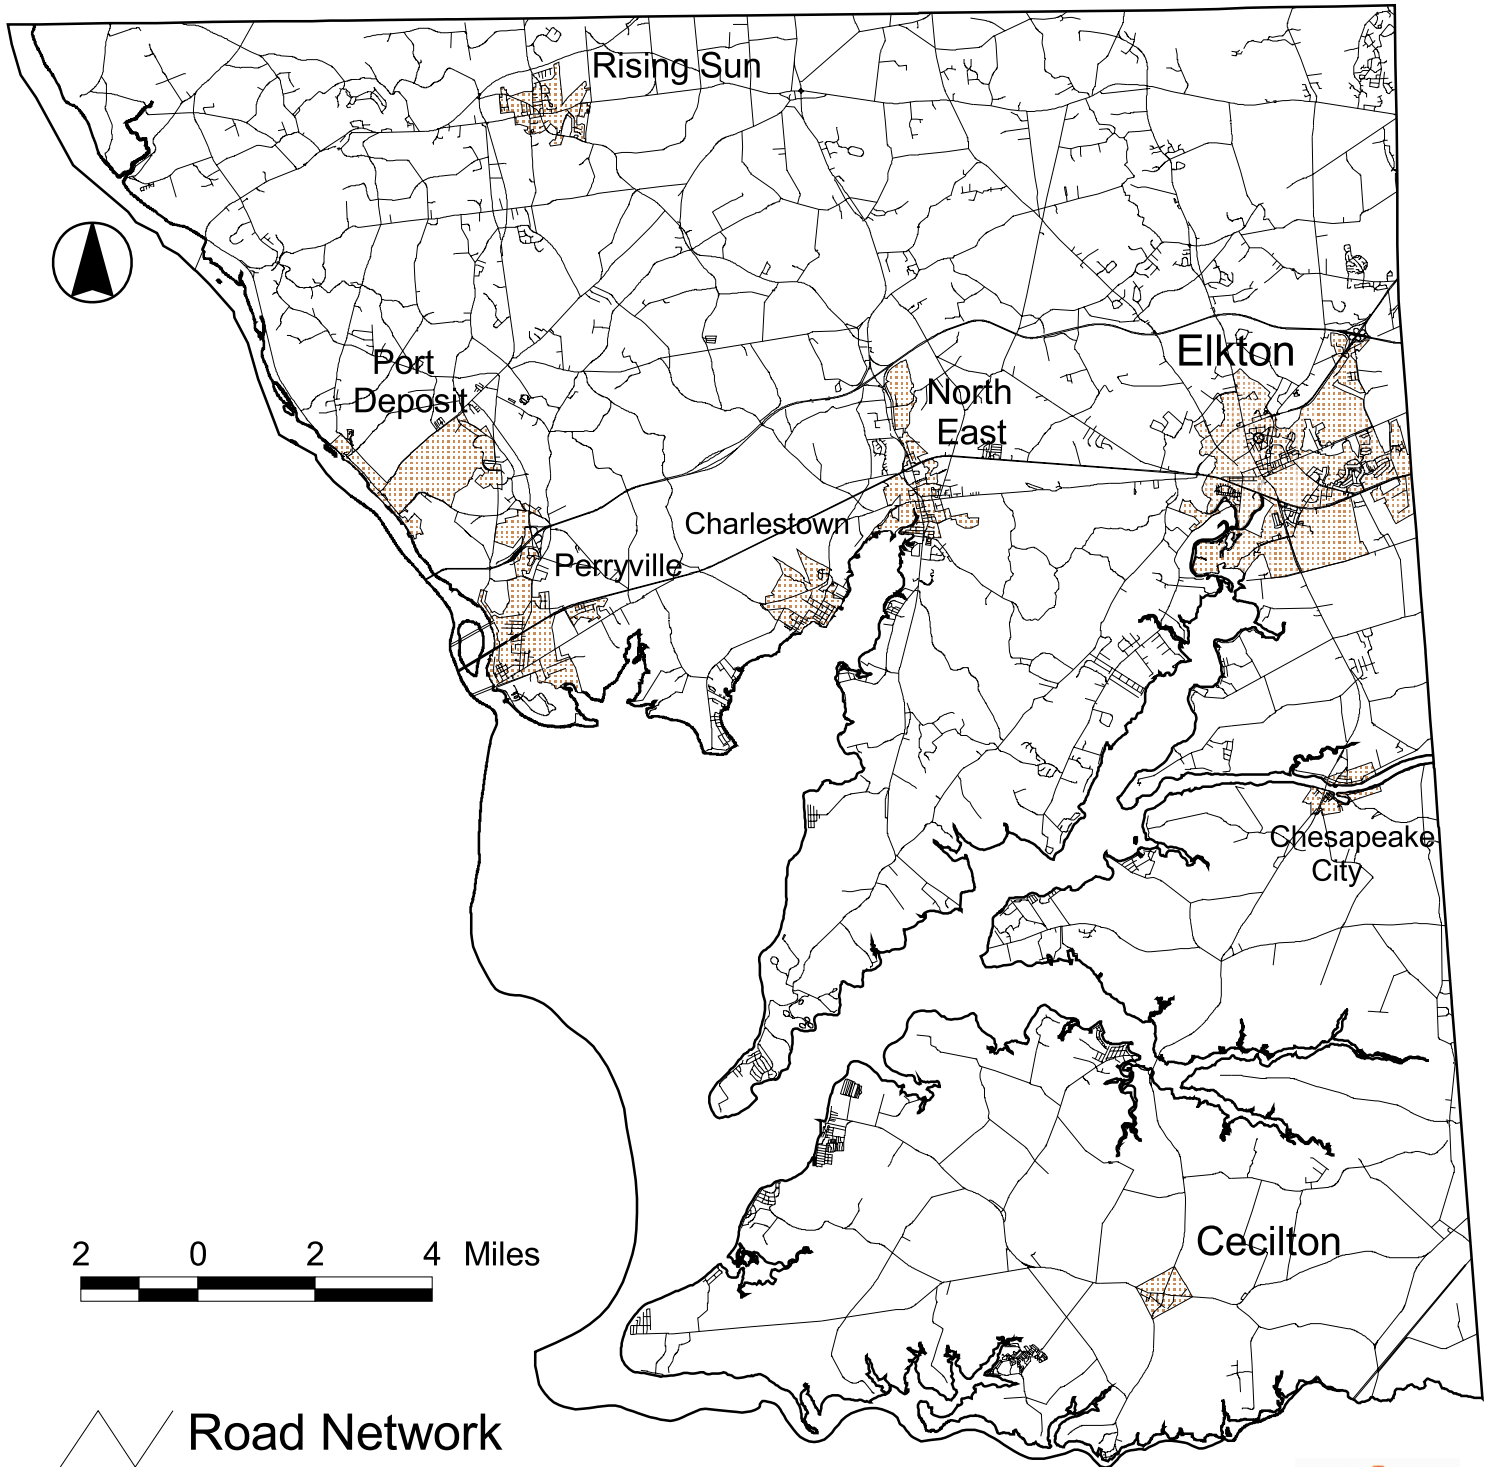

Cecil County, Maryland Road Network

-  Road Network
-  Towns
-  County Boundary

Cecil County
Office of Planning & Zoning
January 5, 2005
Drawn by DRB