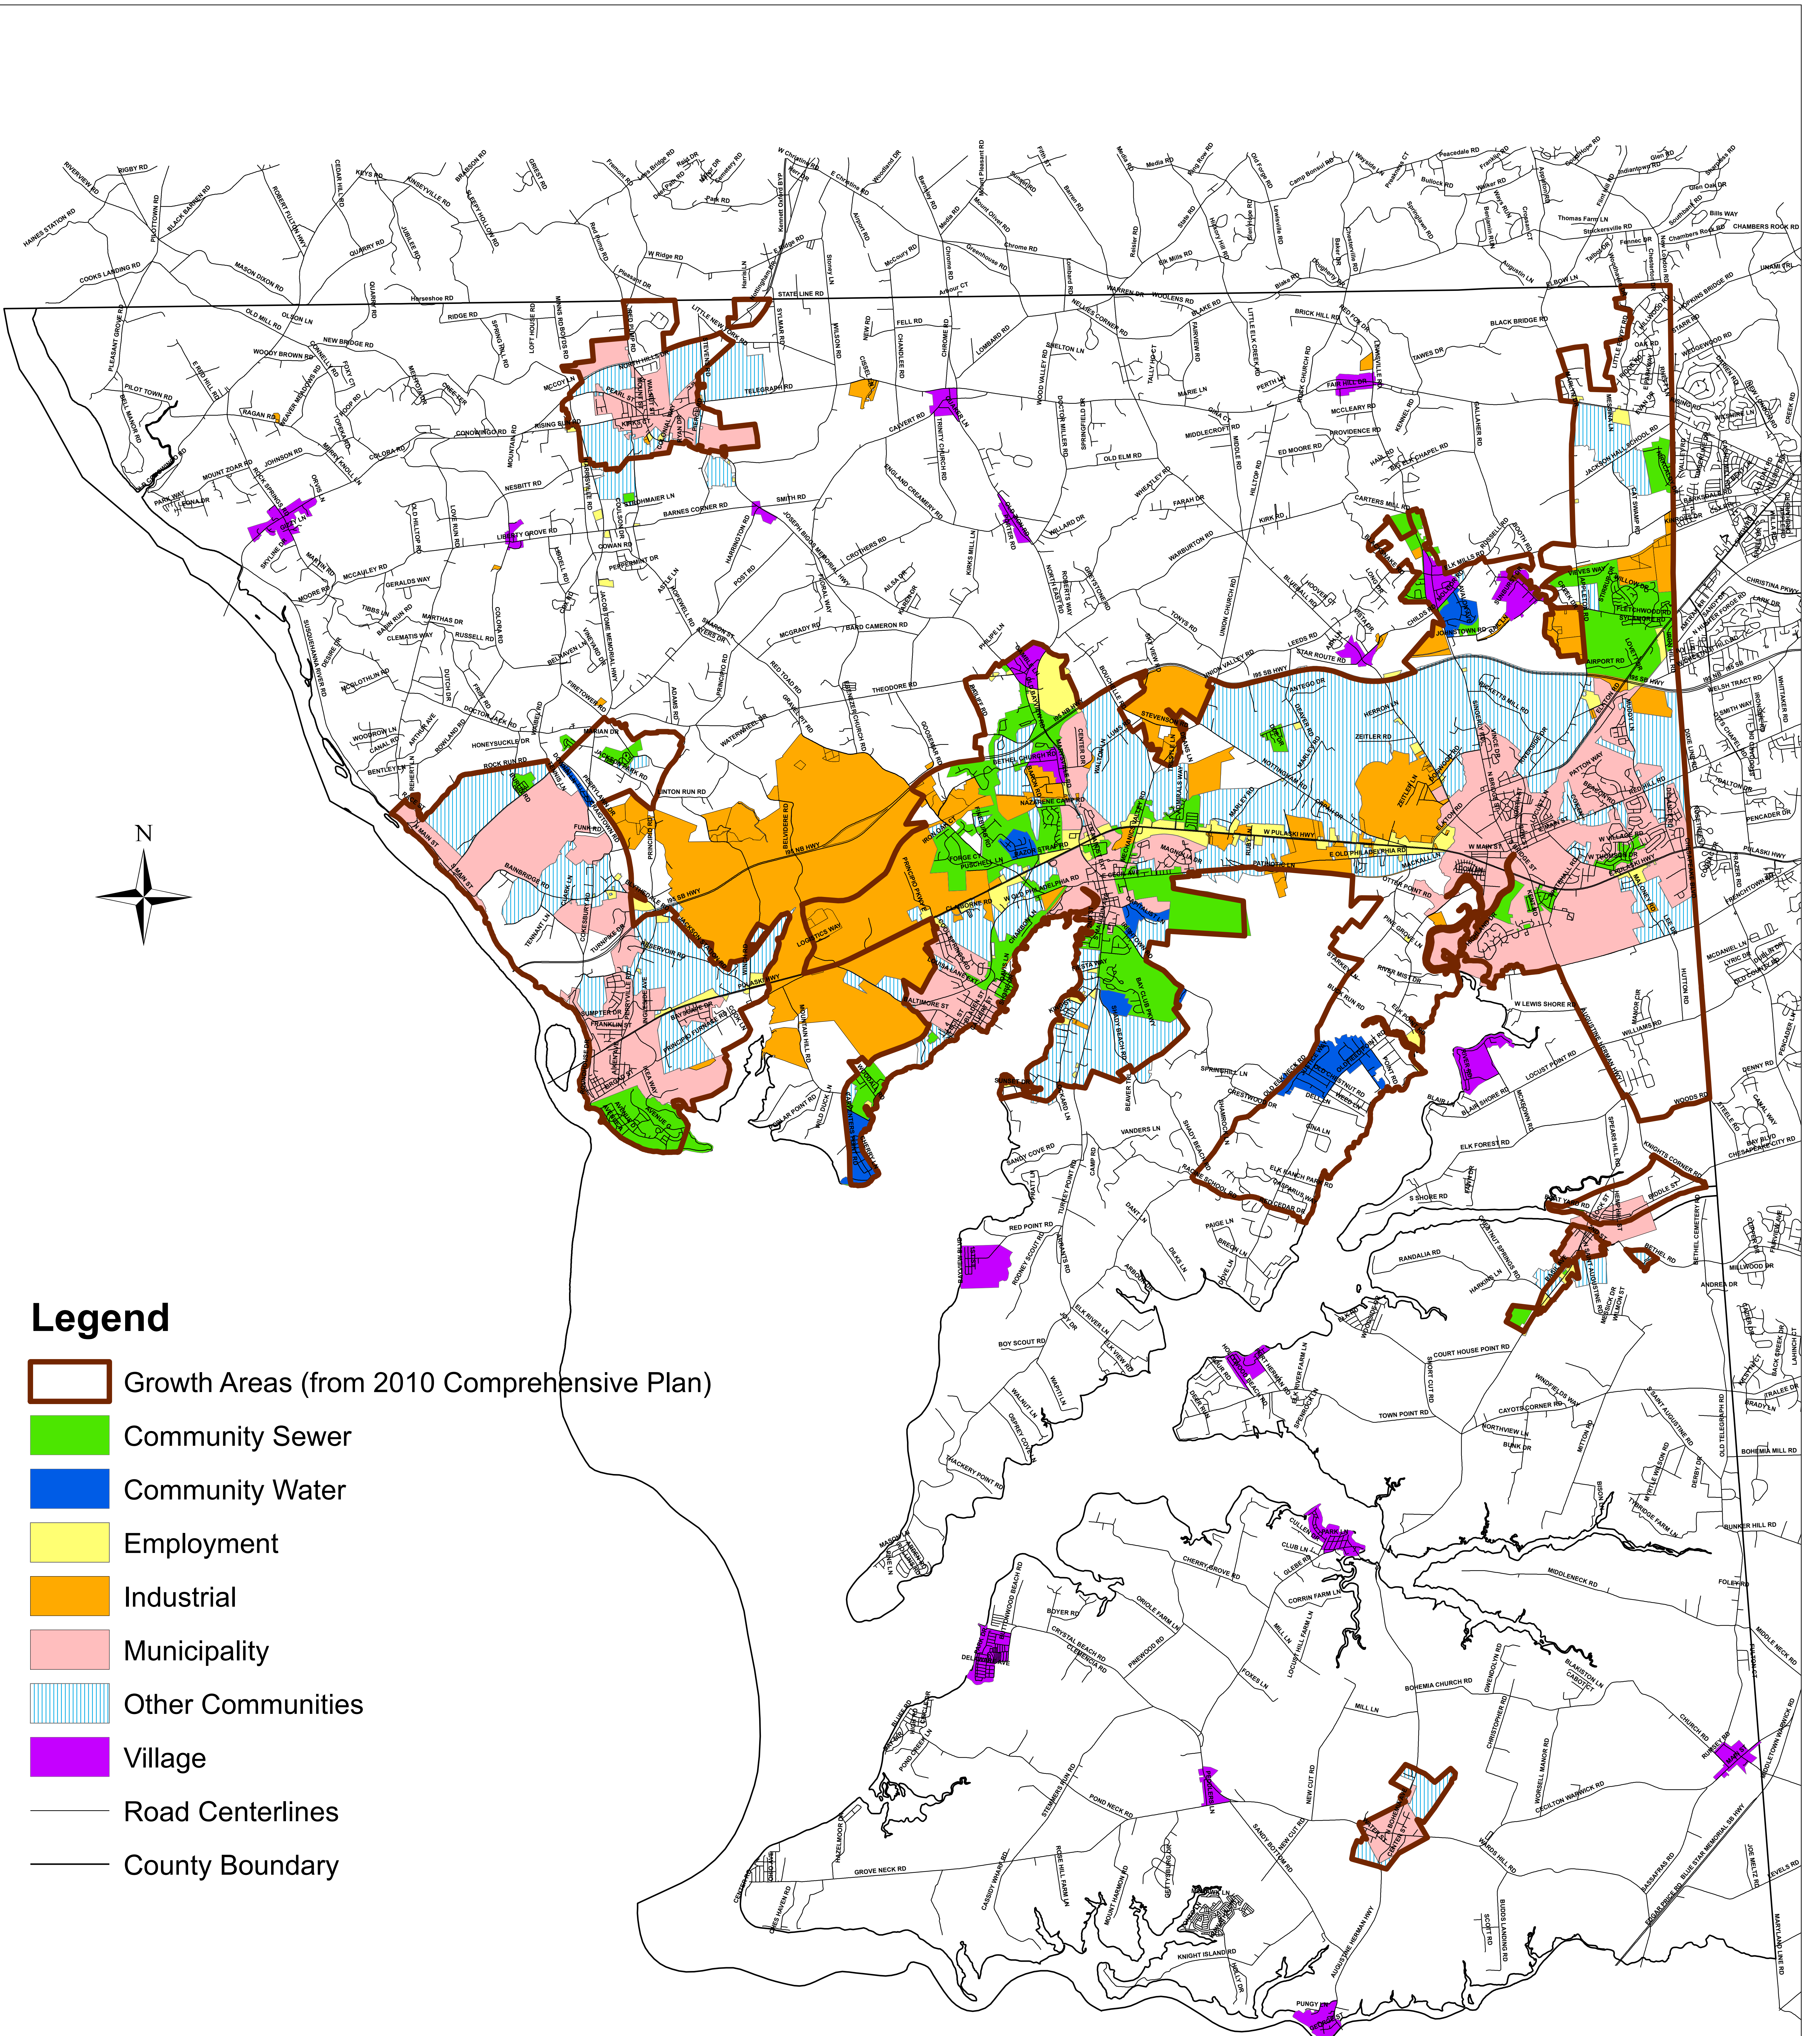

Cecil County Priority Funding Areas

Legend

-  Growth Areas (from 2010 Comprehensive Plan)
-  Community Sewer
-  Community Water
-  Employment
-  Industrial
-  Municipality
-  Other Communities
-  Village
-  Road Centerlines
-  County Boundary

0 4 8 16 Miles

Cecil County
Office of Planning & Zoning
October 6, 2011

- This map has been updated to:
- 1) Include polygonal extents of the villages;
 - 2) Show the growth boundary from the 2010 Comprehensive Plan; and
 - 3) Show PFA boundaries that are matched to the County's vector parcel layer.