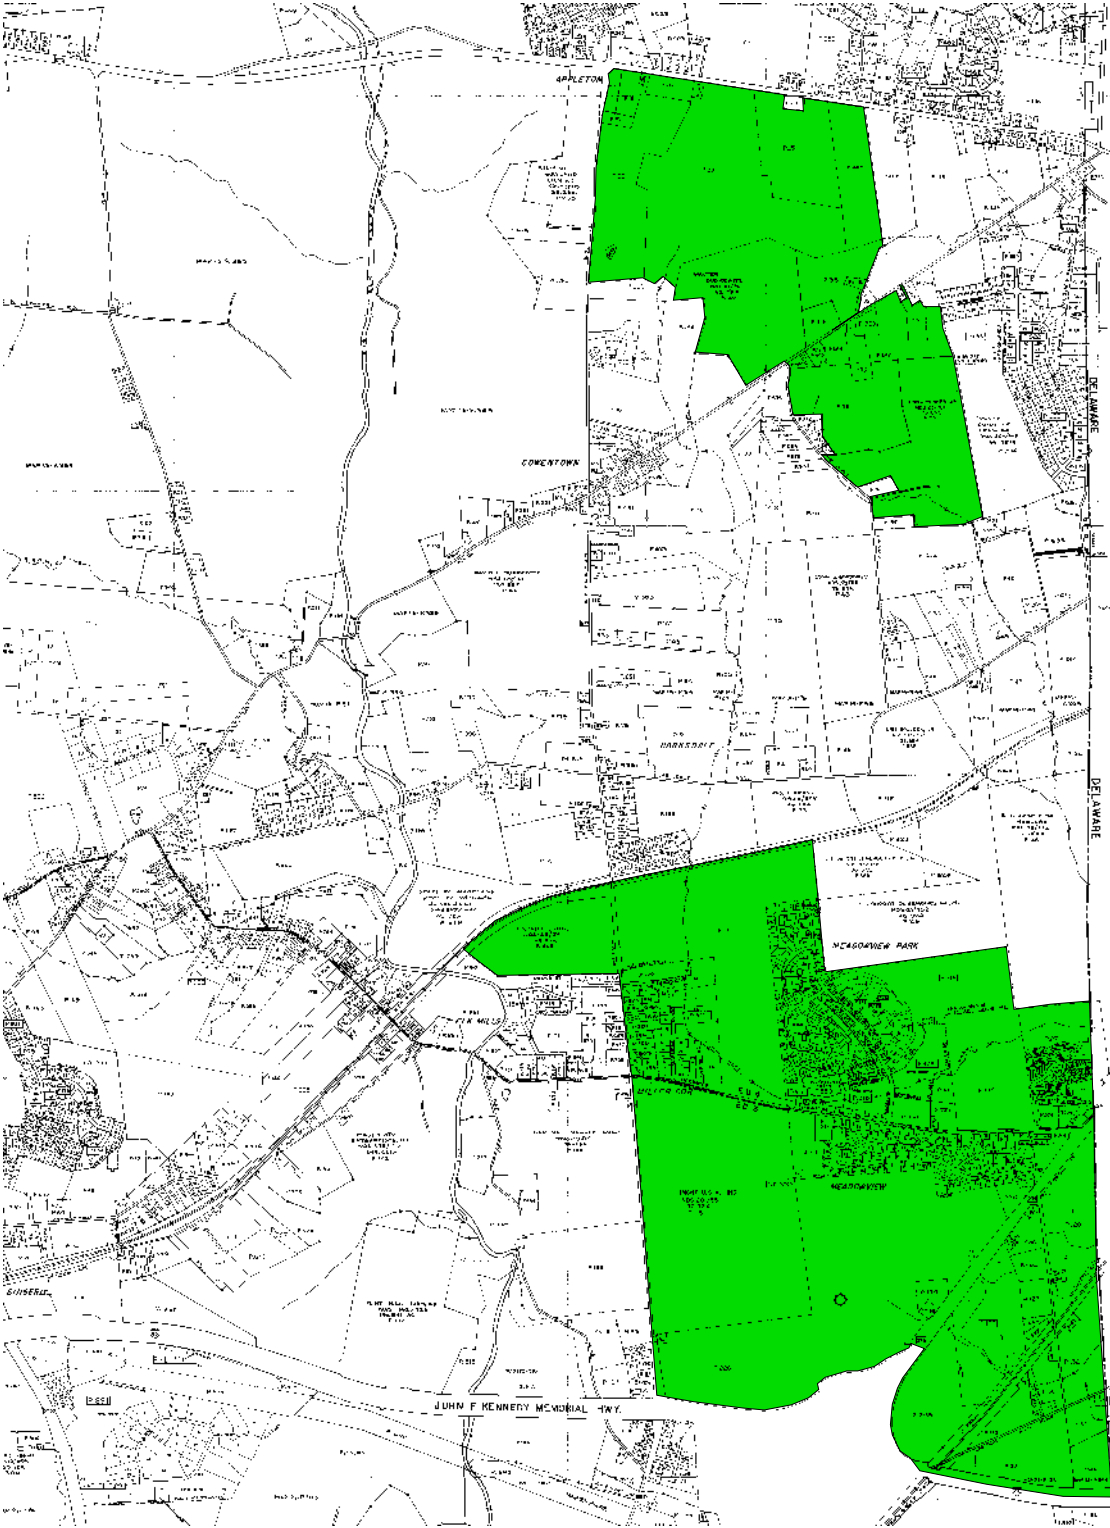

Meadowview WWTP Sanitary Subdistrict

 Meadowview WWTP Sanitary Subdistrict

Cecil County Capital Facilities
Drawn by DRB, May 3, 2006