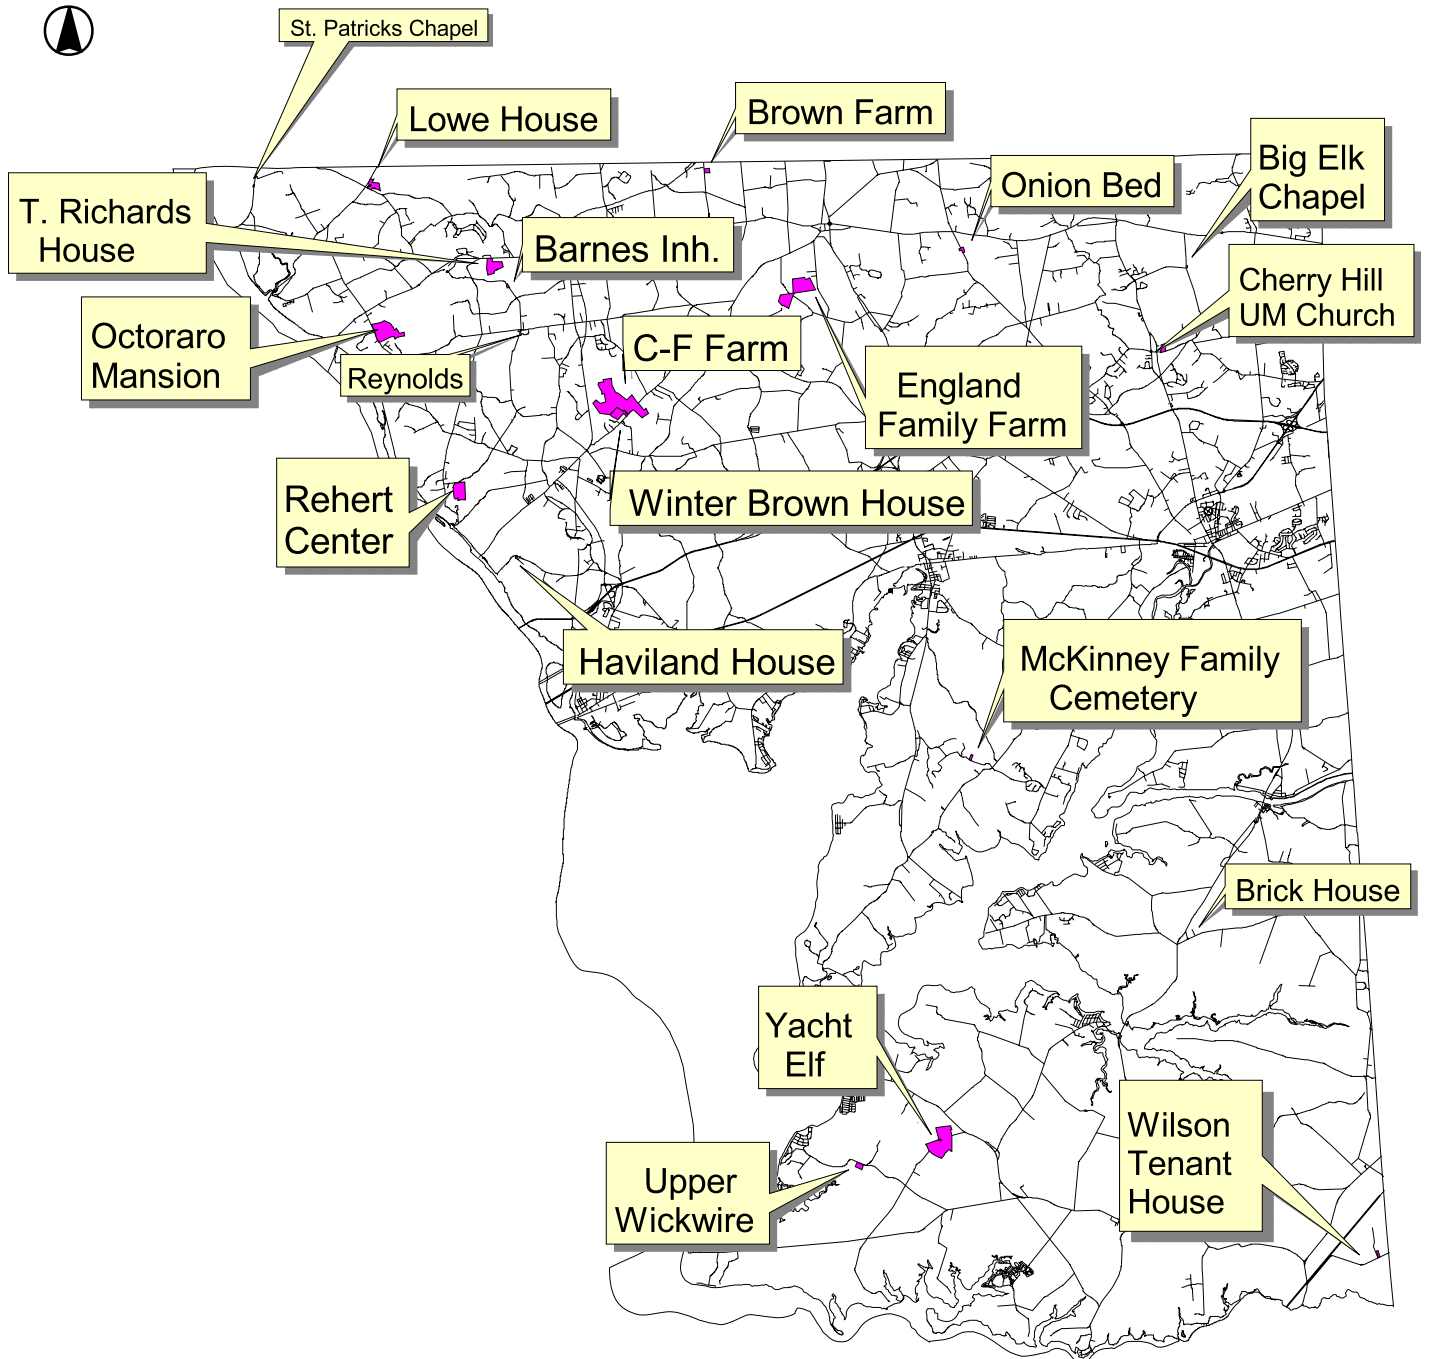

Cecil County Historic Districts

LEGEND

 County Historic Districts

Cecil County
Office of Planning & Zoning
May 22, 2007
Drawn by DRB