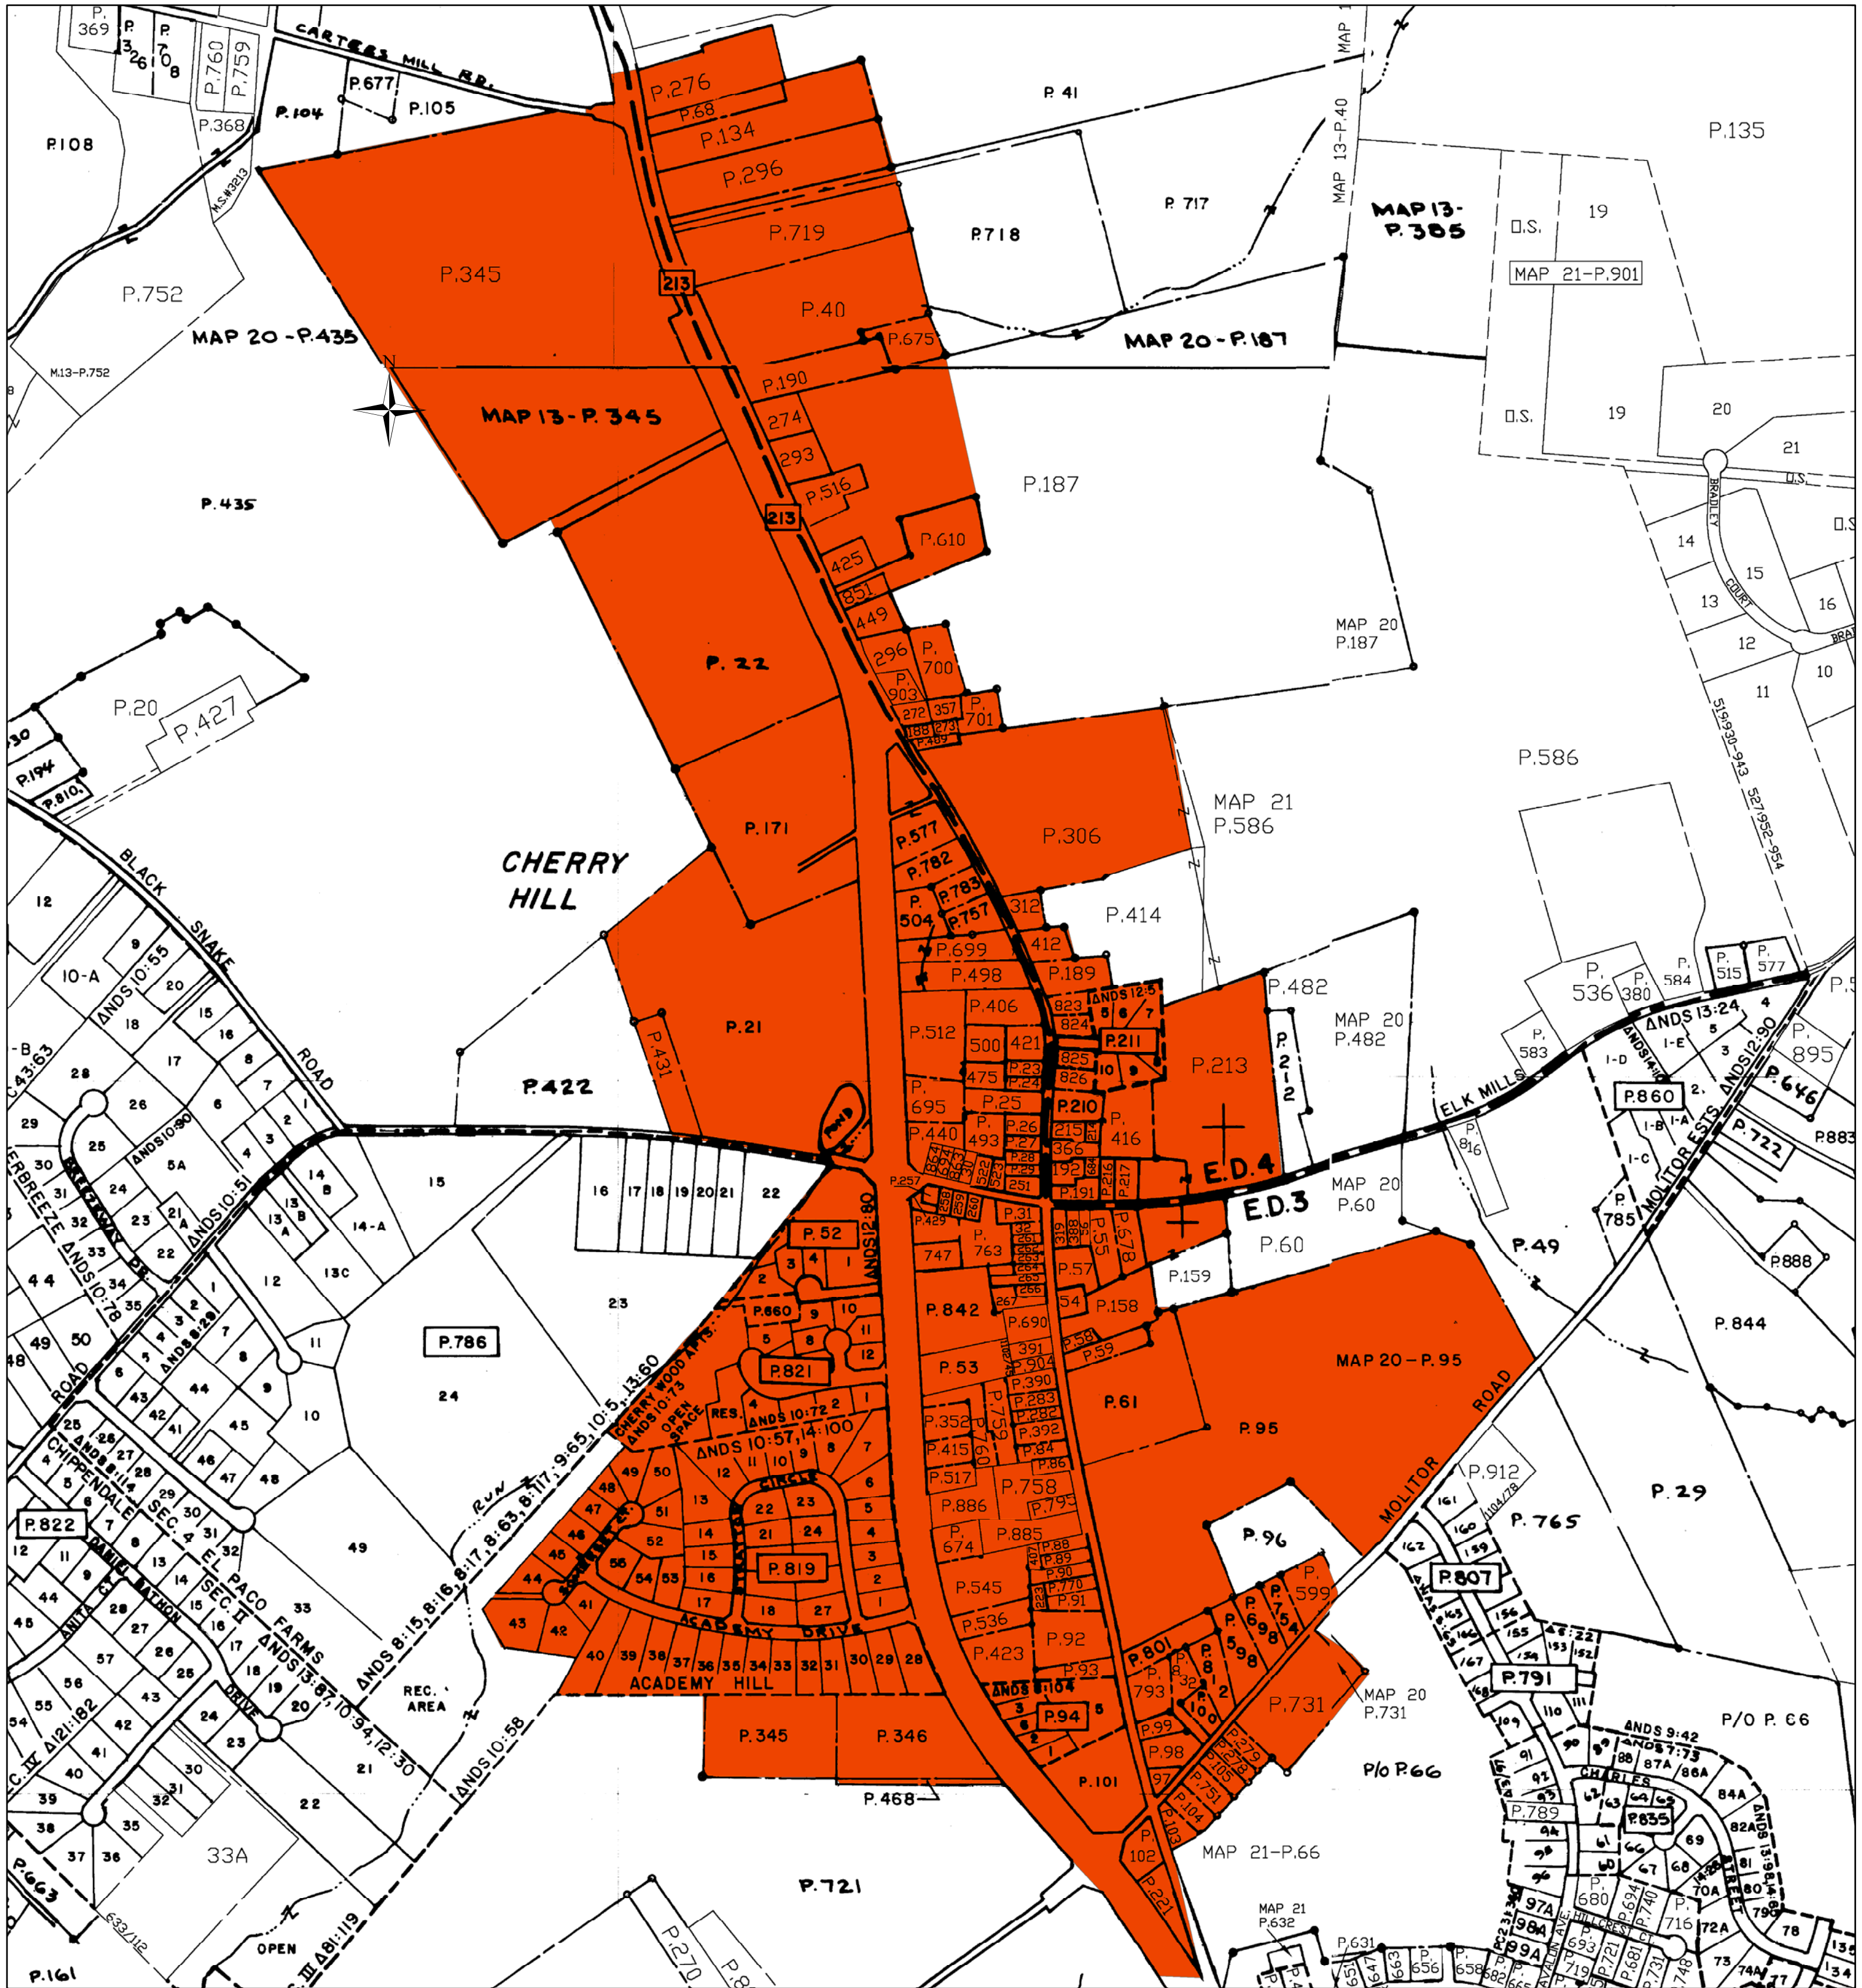

Cherry Hill Sanitary Subdistrict

Legend

 Cherry Hill Sanitary Subdistrict

Established by the Board of County Commissioners
December 2, 2003
Drawn by DRB

Tax Maps 13, 14, 20 & 21