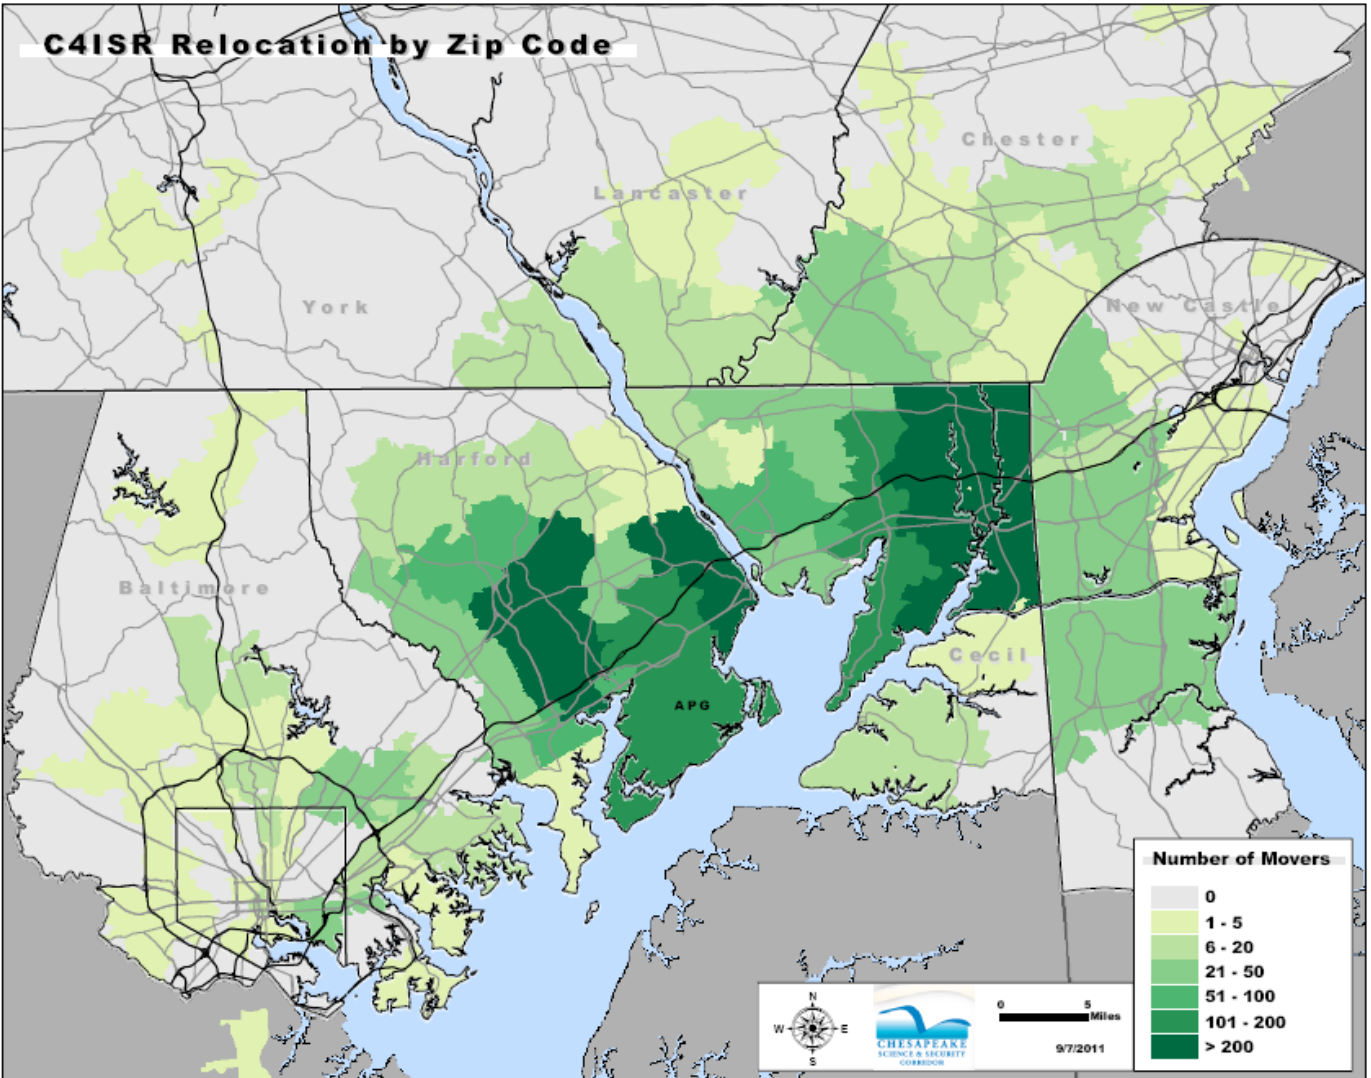

C4ISR Relocation by Zip Code

Based upon 3,024 C4ISR personnel hired between August 2008 and September 2011

Harford County	1,826	60.3%
Cecil County	541	17.8%
New Castle County	194	6.4%
Baltimore County	153	5.0%
Baltimore City	77	2.5%
Chester County	76	2.5%
Lancaster County	44	1.4%
York County	9	0.2%
Other	105	3.9%

Source: C4ISR

“Sustaining the Mission”

21901	153	Cecil, MD
21903	49	Cecil, MD
21904	65	Cecil, MD
21911	37	Cecil, MD
21915	1	Cecil, MD
21917	5	Cecil, MD
21918	11	Cecil, MD
21919	6	Cecil, MD
21921	210	Cecil, MD
21922	4	Cecil, MD

C4ISR Relocation by Zip Code

0 5 Miles

9/7/2011