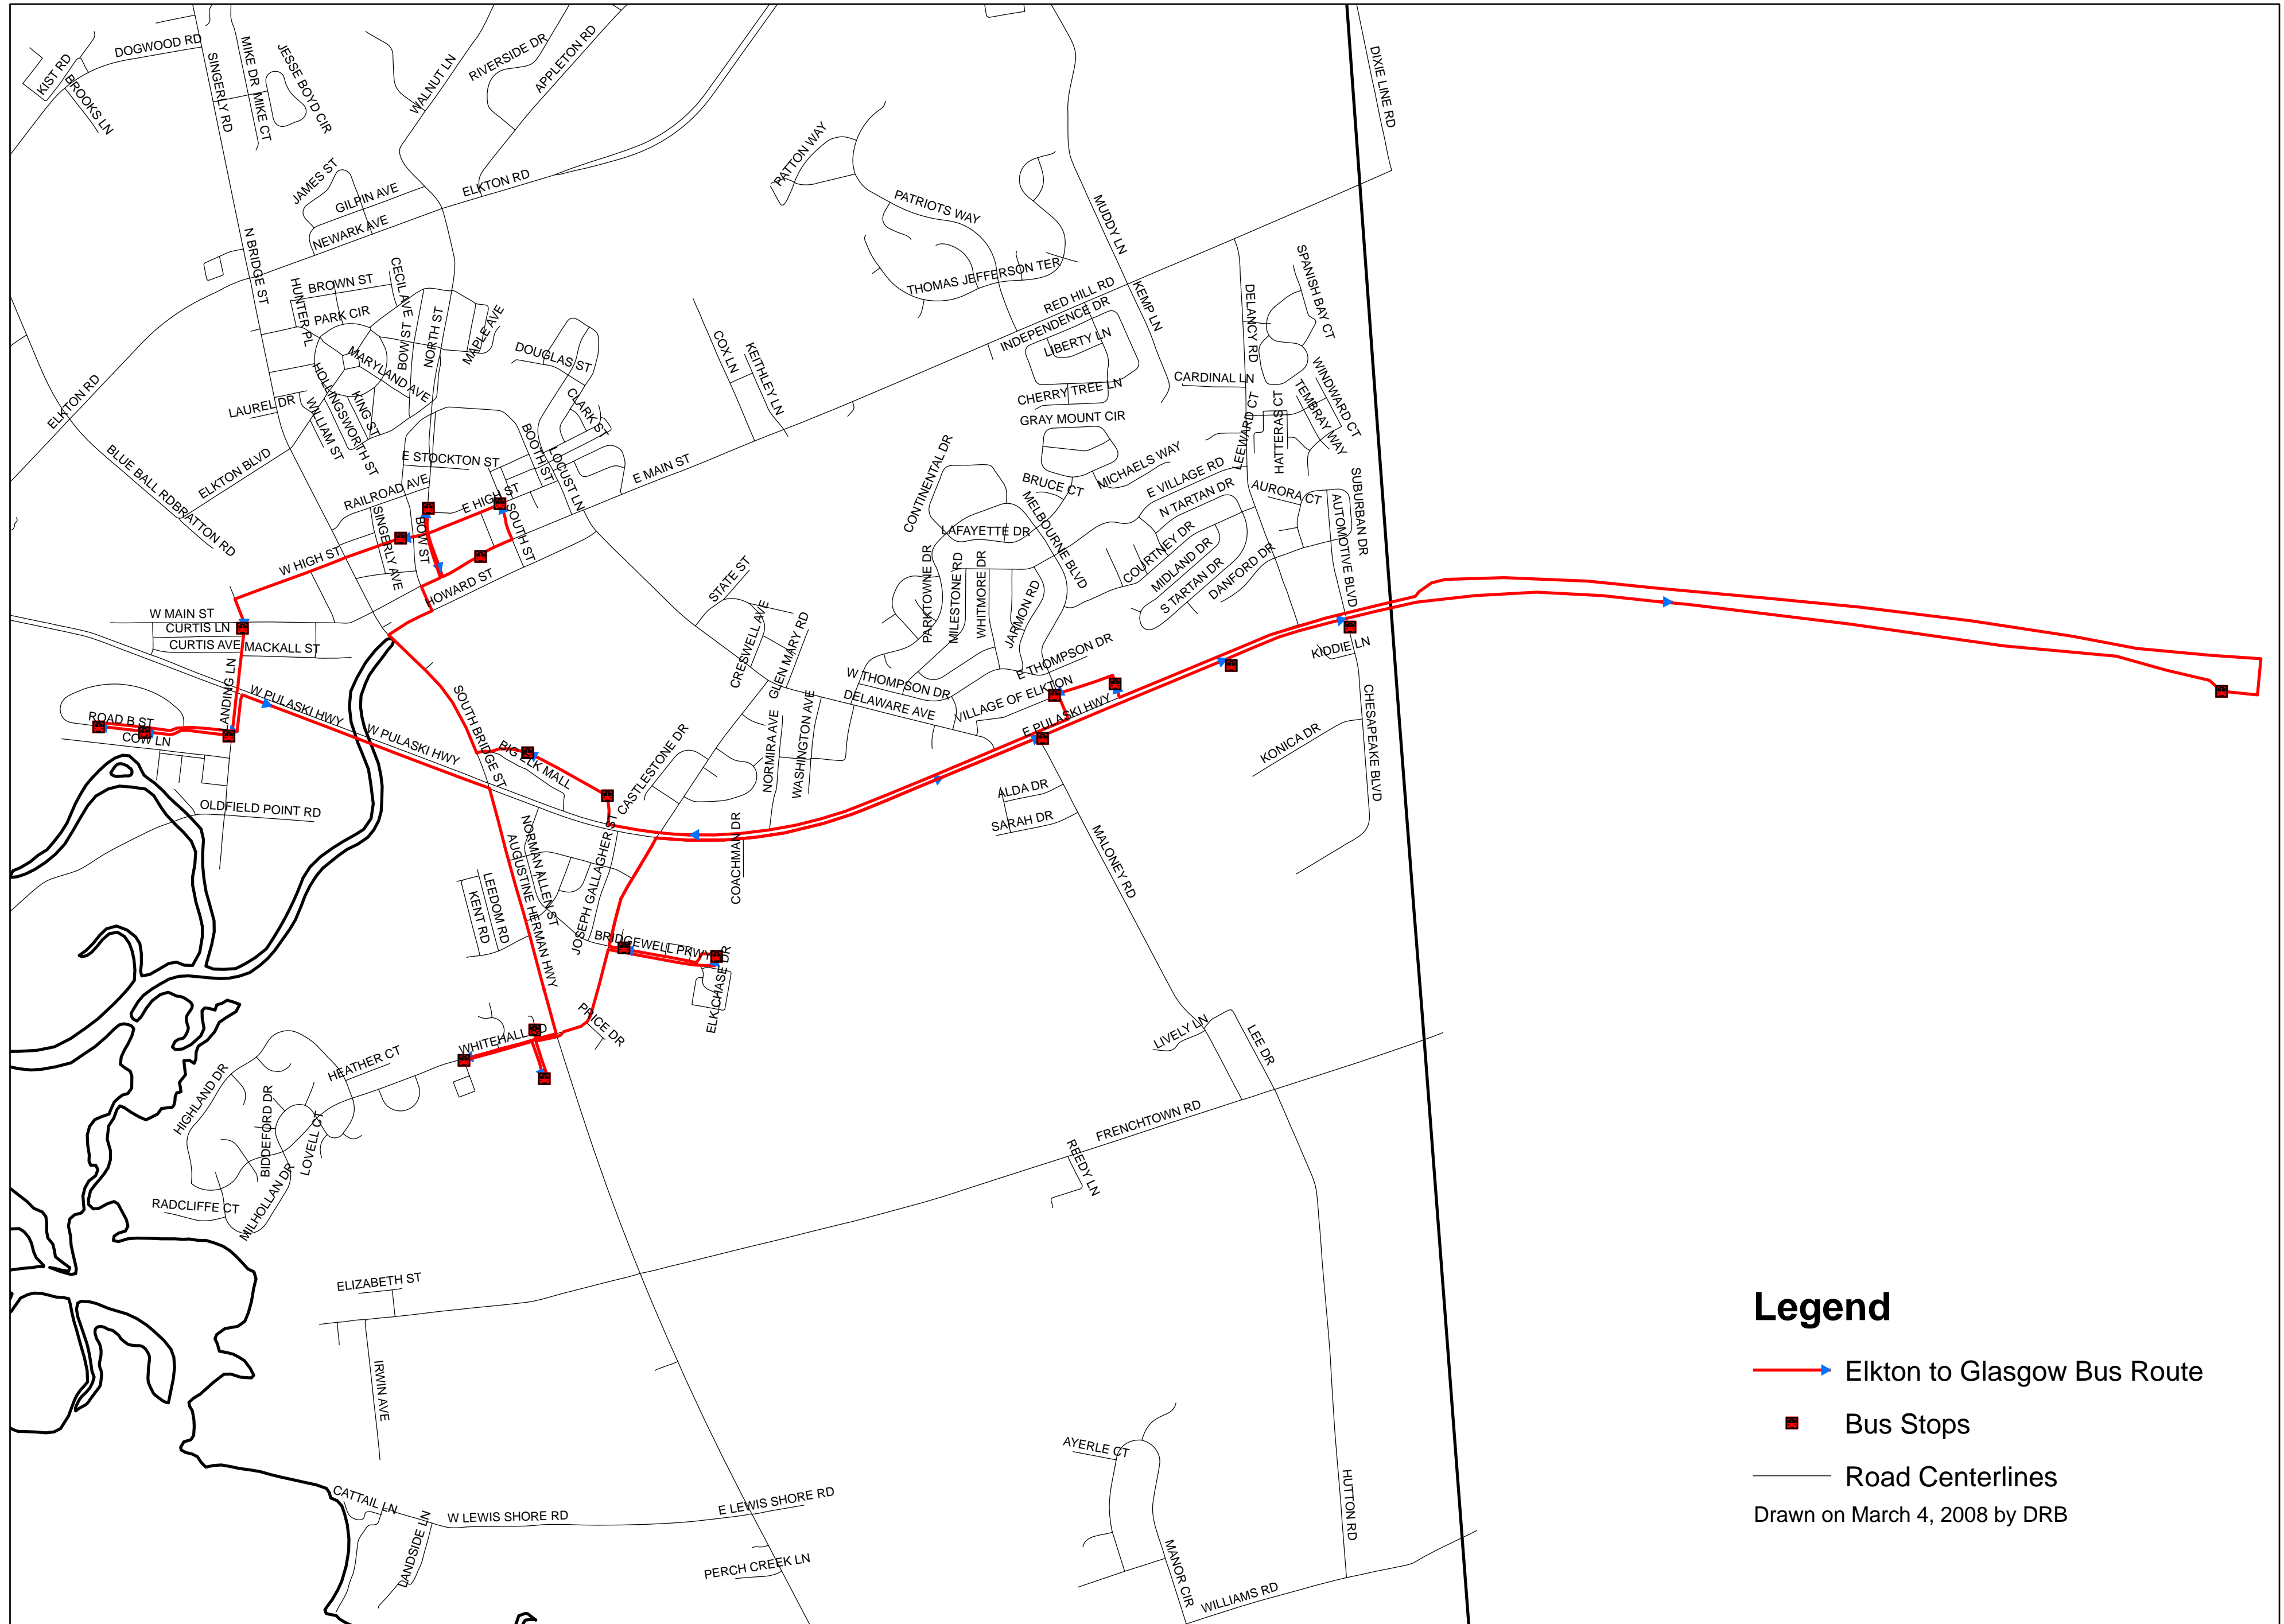

# Senior Services & Community Transit - Elkton to Glasgow Route

## Legend

—▶ Elkton to Glasgow Bus Route

■ Bus Stops

— Road Centerlines

Drawn on March 4, 2008 by DRB