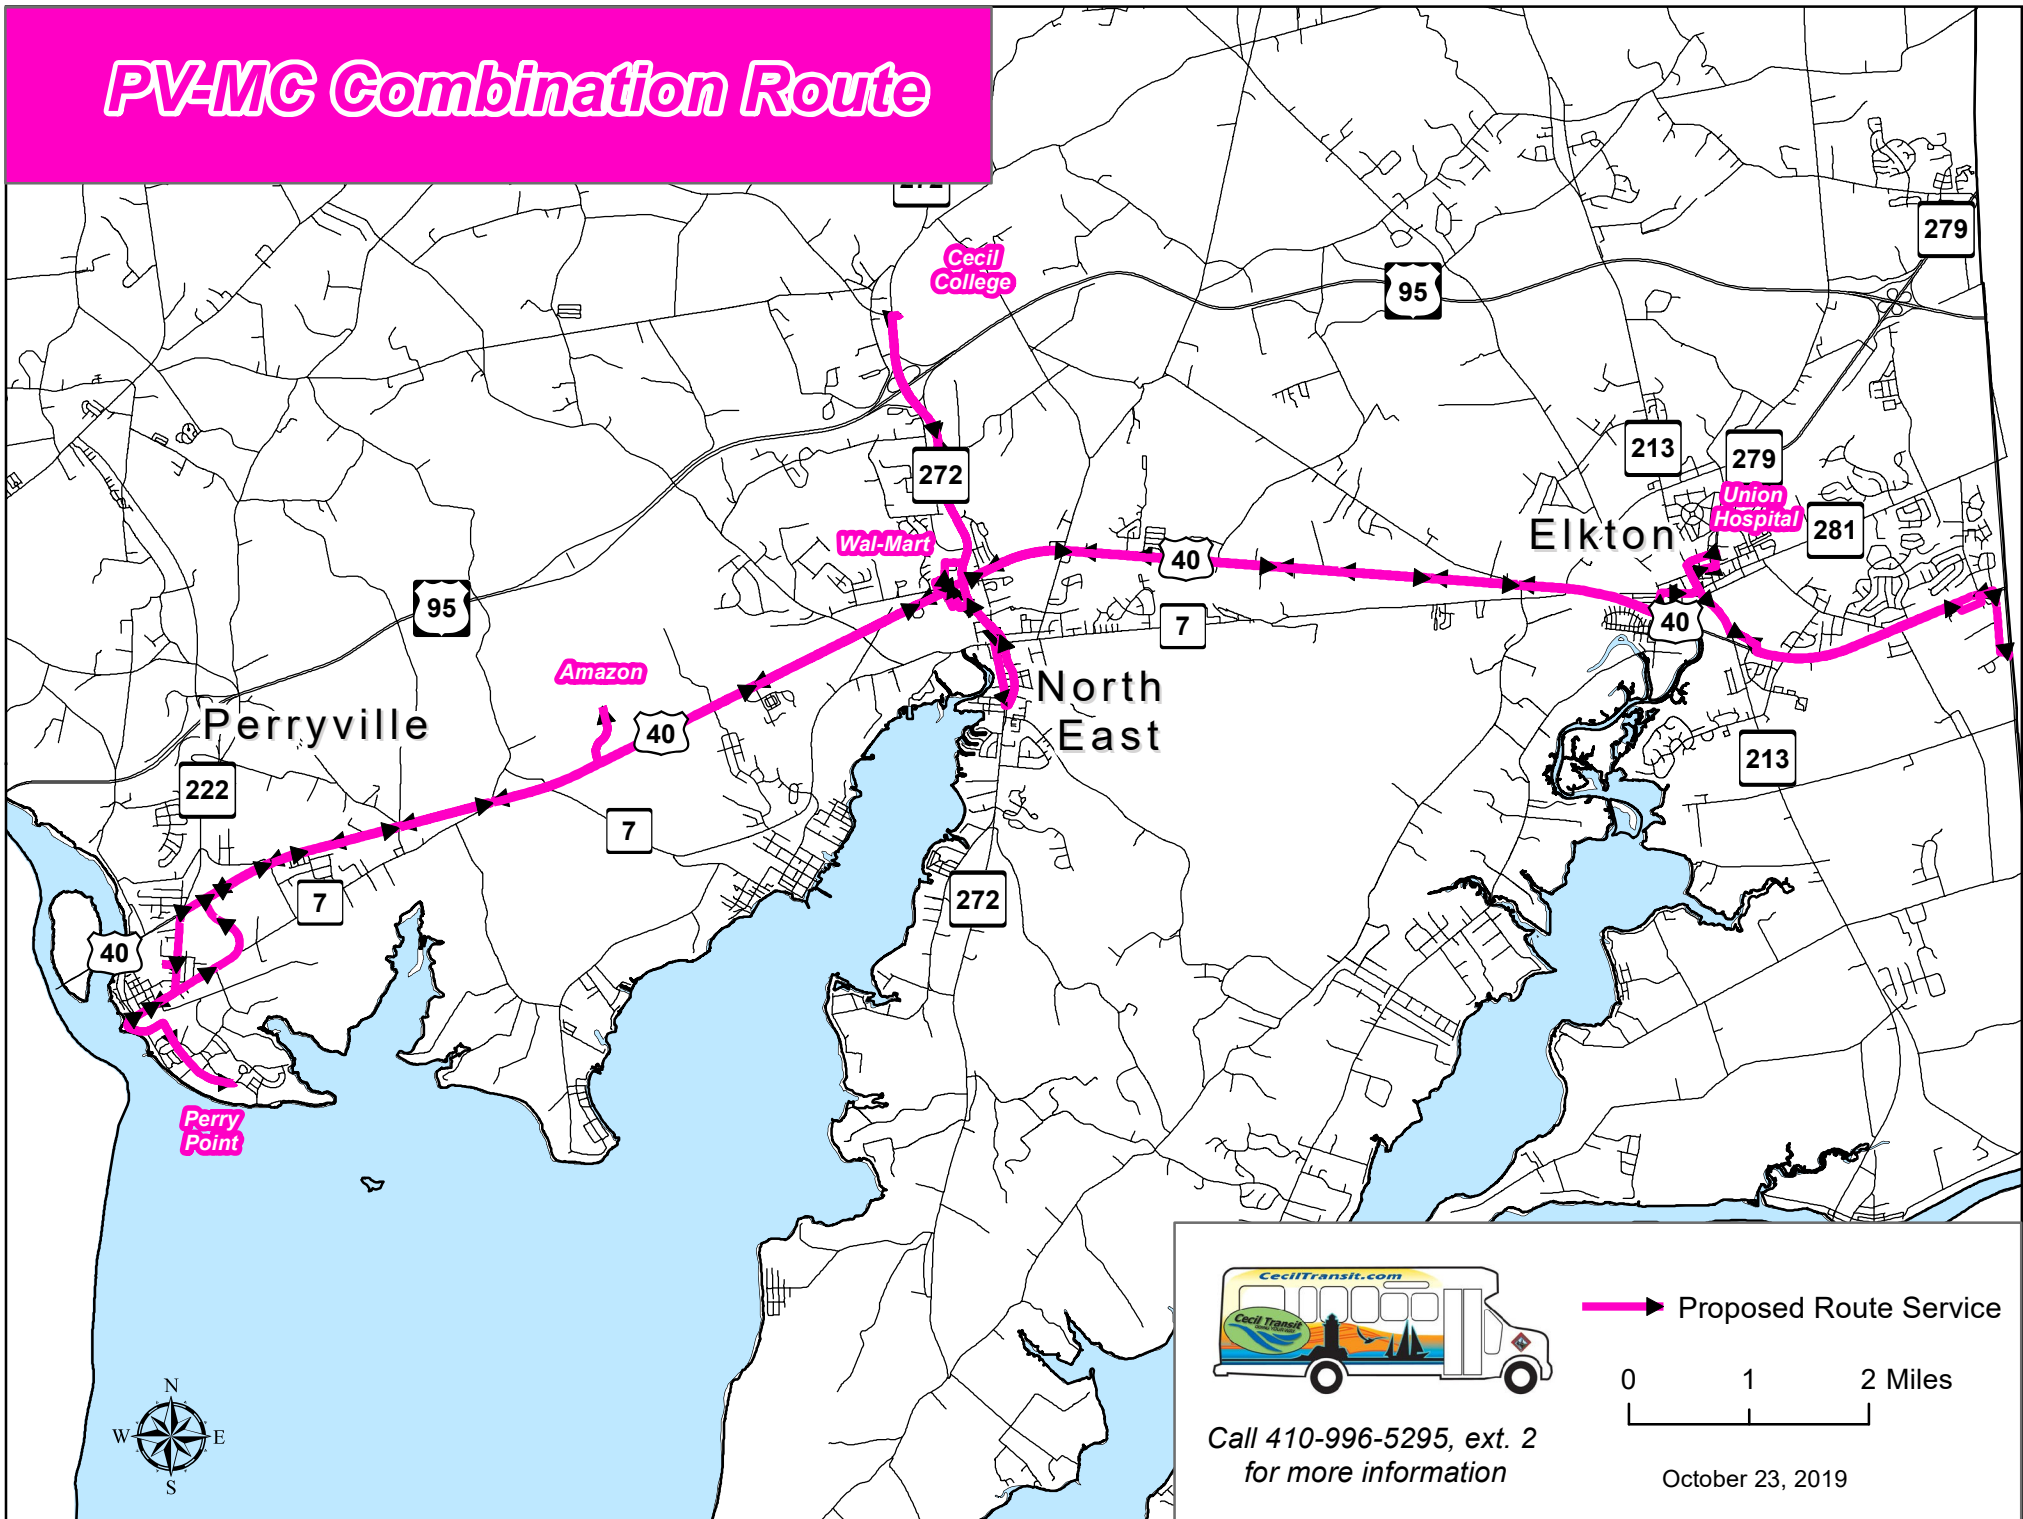

PV-MC Combination Route

Proposed Route Service

0 1 2 Miles

Call 410-996-5295, ext. 2
for more information

October 23, 2019