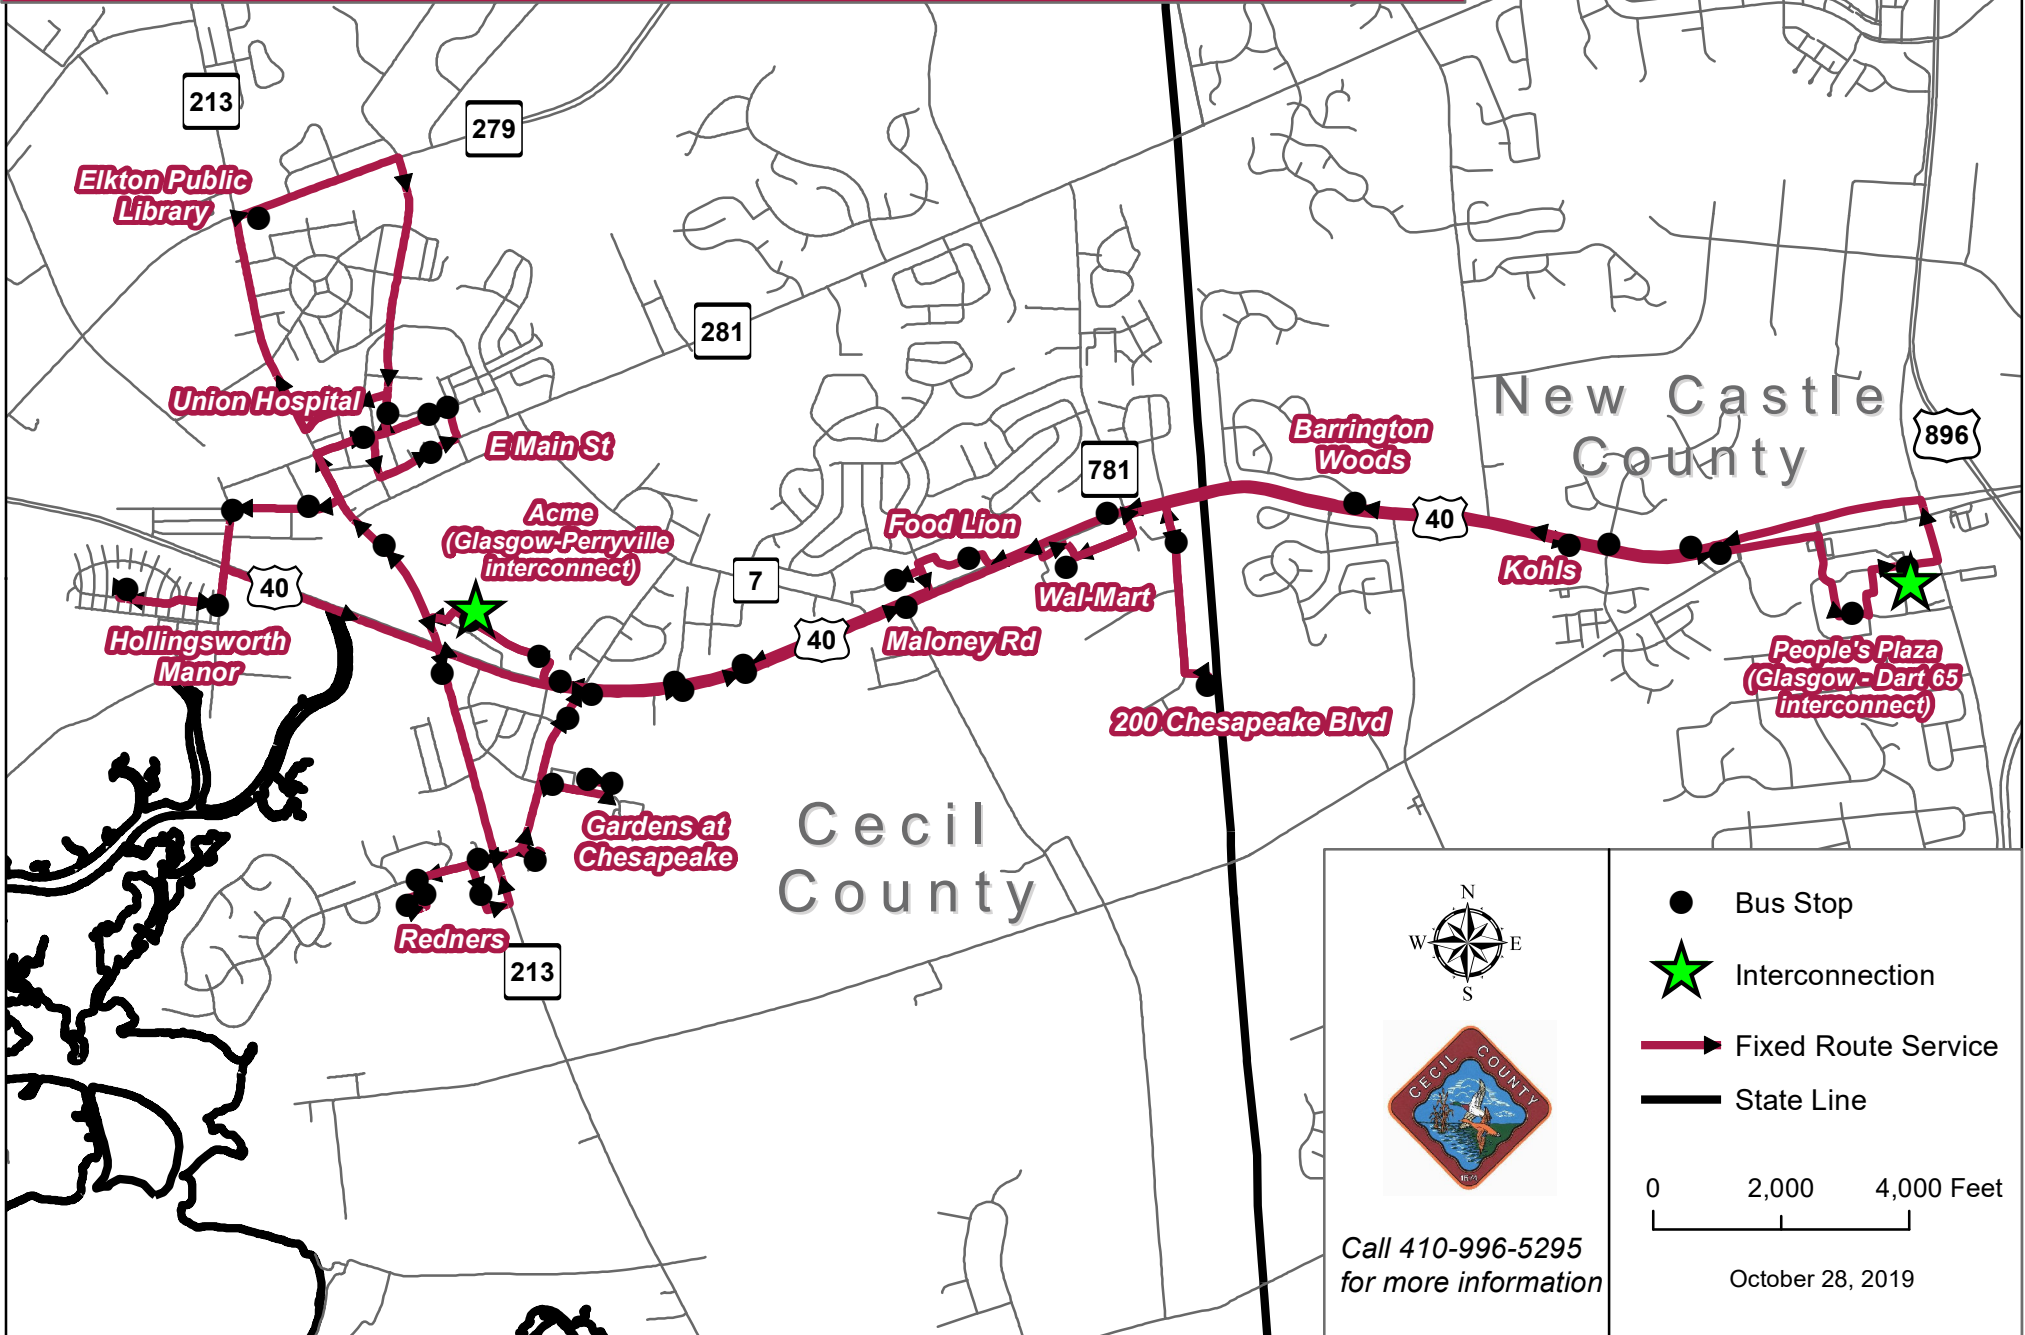

Fixed Route Service #1 - Glasgow Connection

Call 410-996-5295
for more information

- Bus Stop
- ★ Interconnection
- ➔ Fixed Route Service
- State Line

0 2,000 4,000 Feet

October 28, 2019