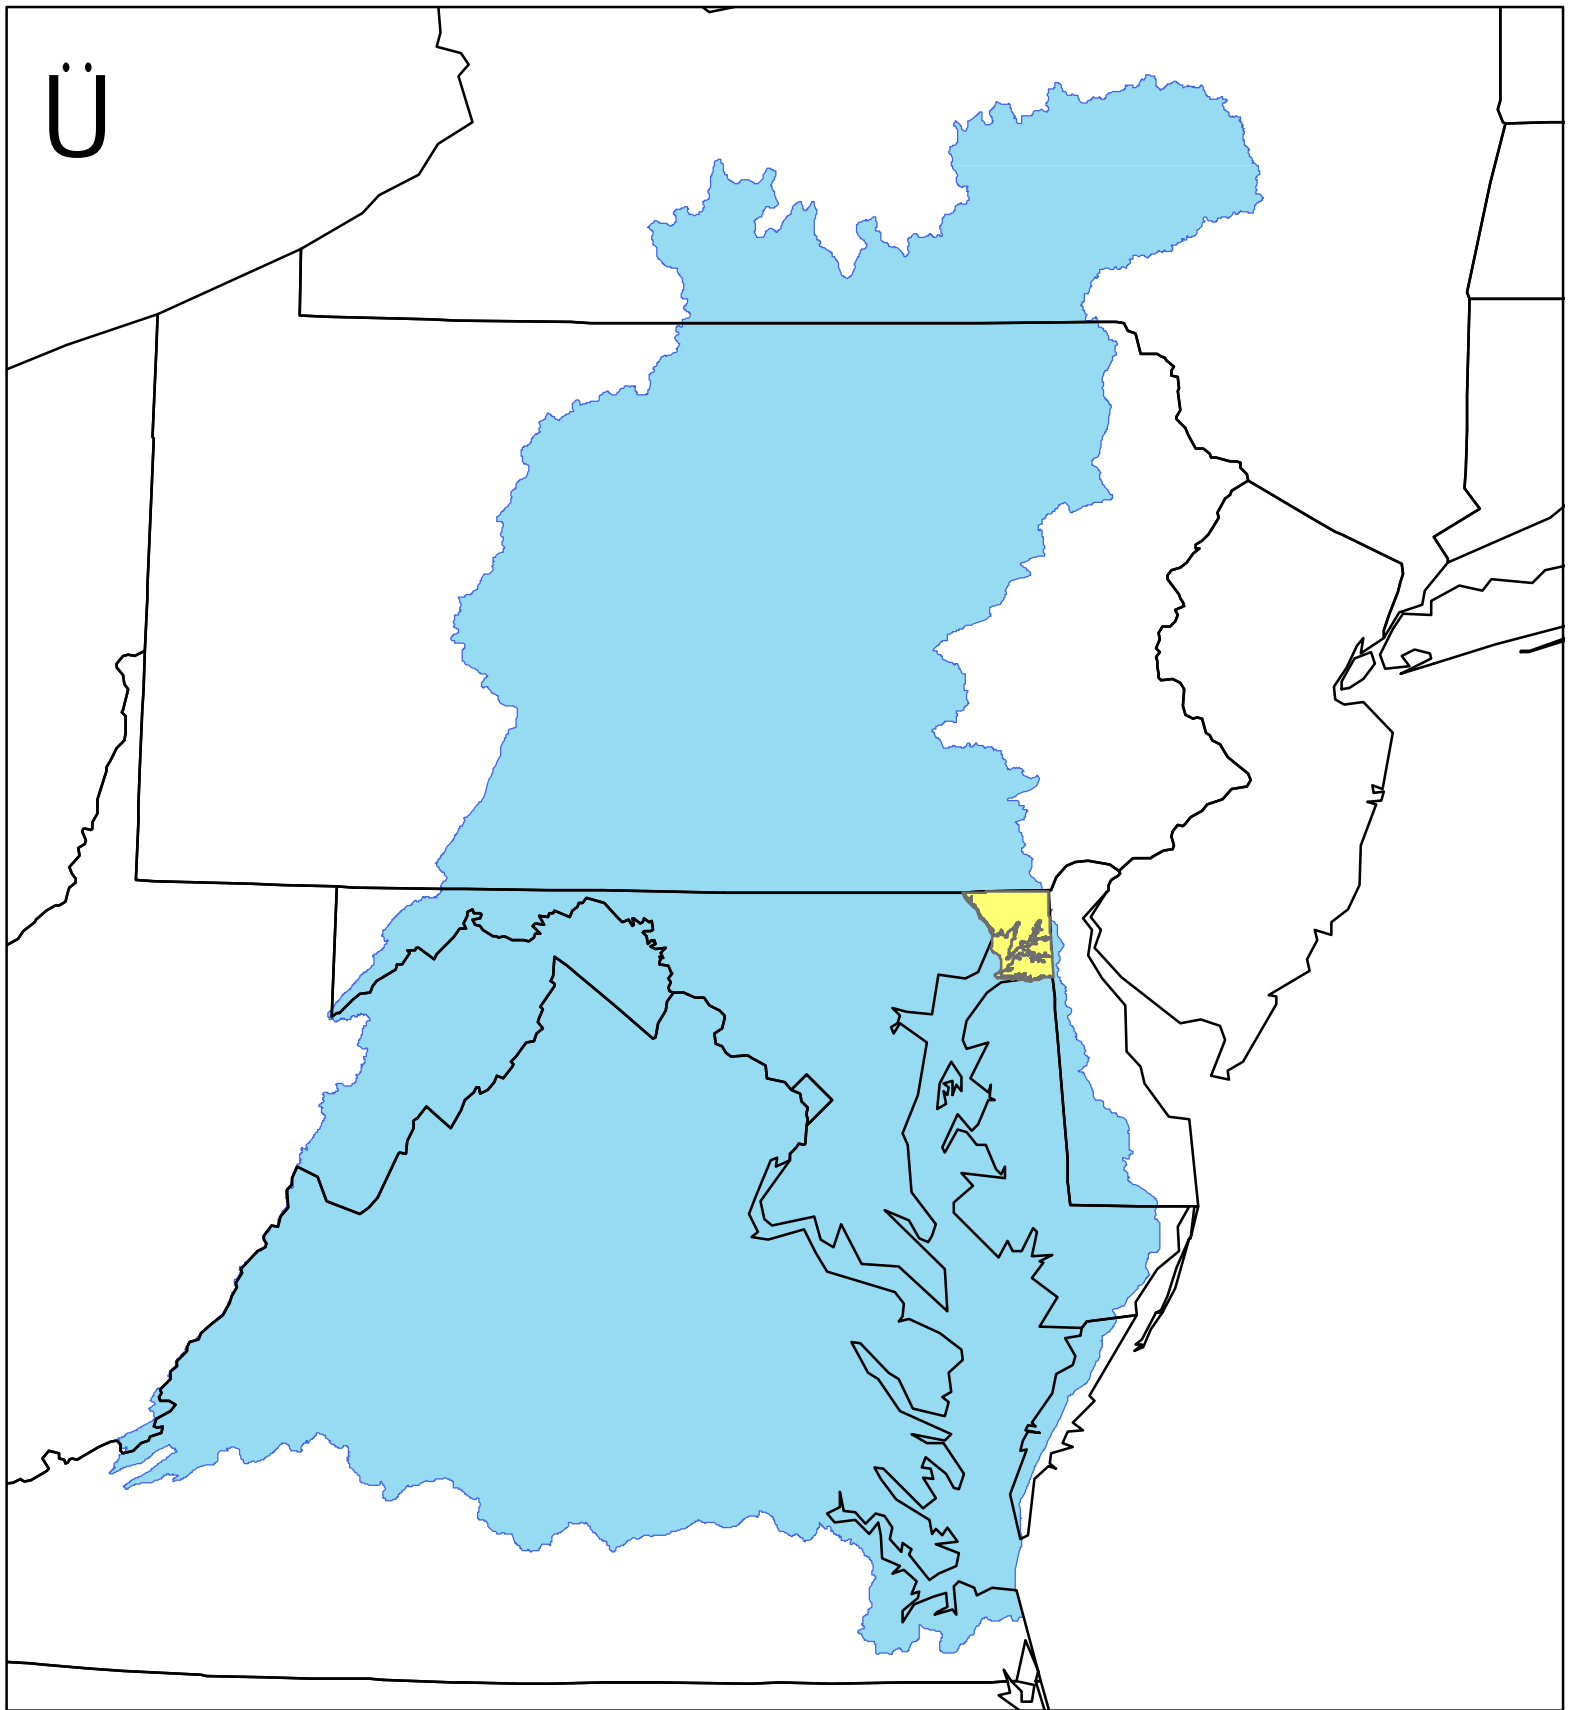

The Chesapeake Bay Watershed & Cecil County

Legend

-  Cecil County, Maryland
-  State Boundaries
-  Chesapeake Bay Watershed

0 25 50 100 Miles

Cecil County
Dept. of Public Works
February 19, 2009
Drawn by DRB