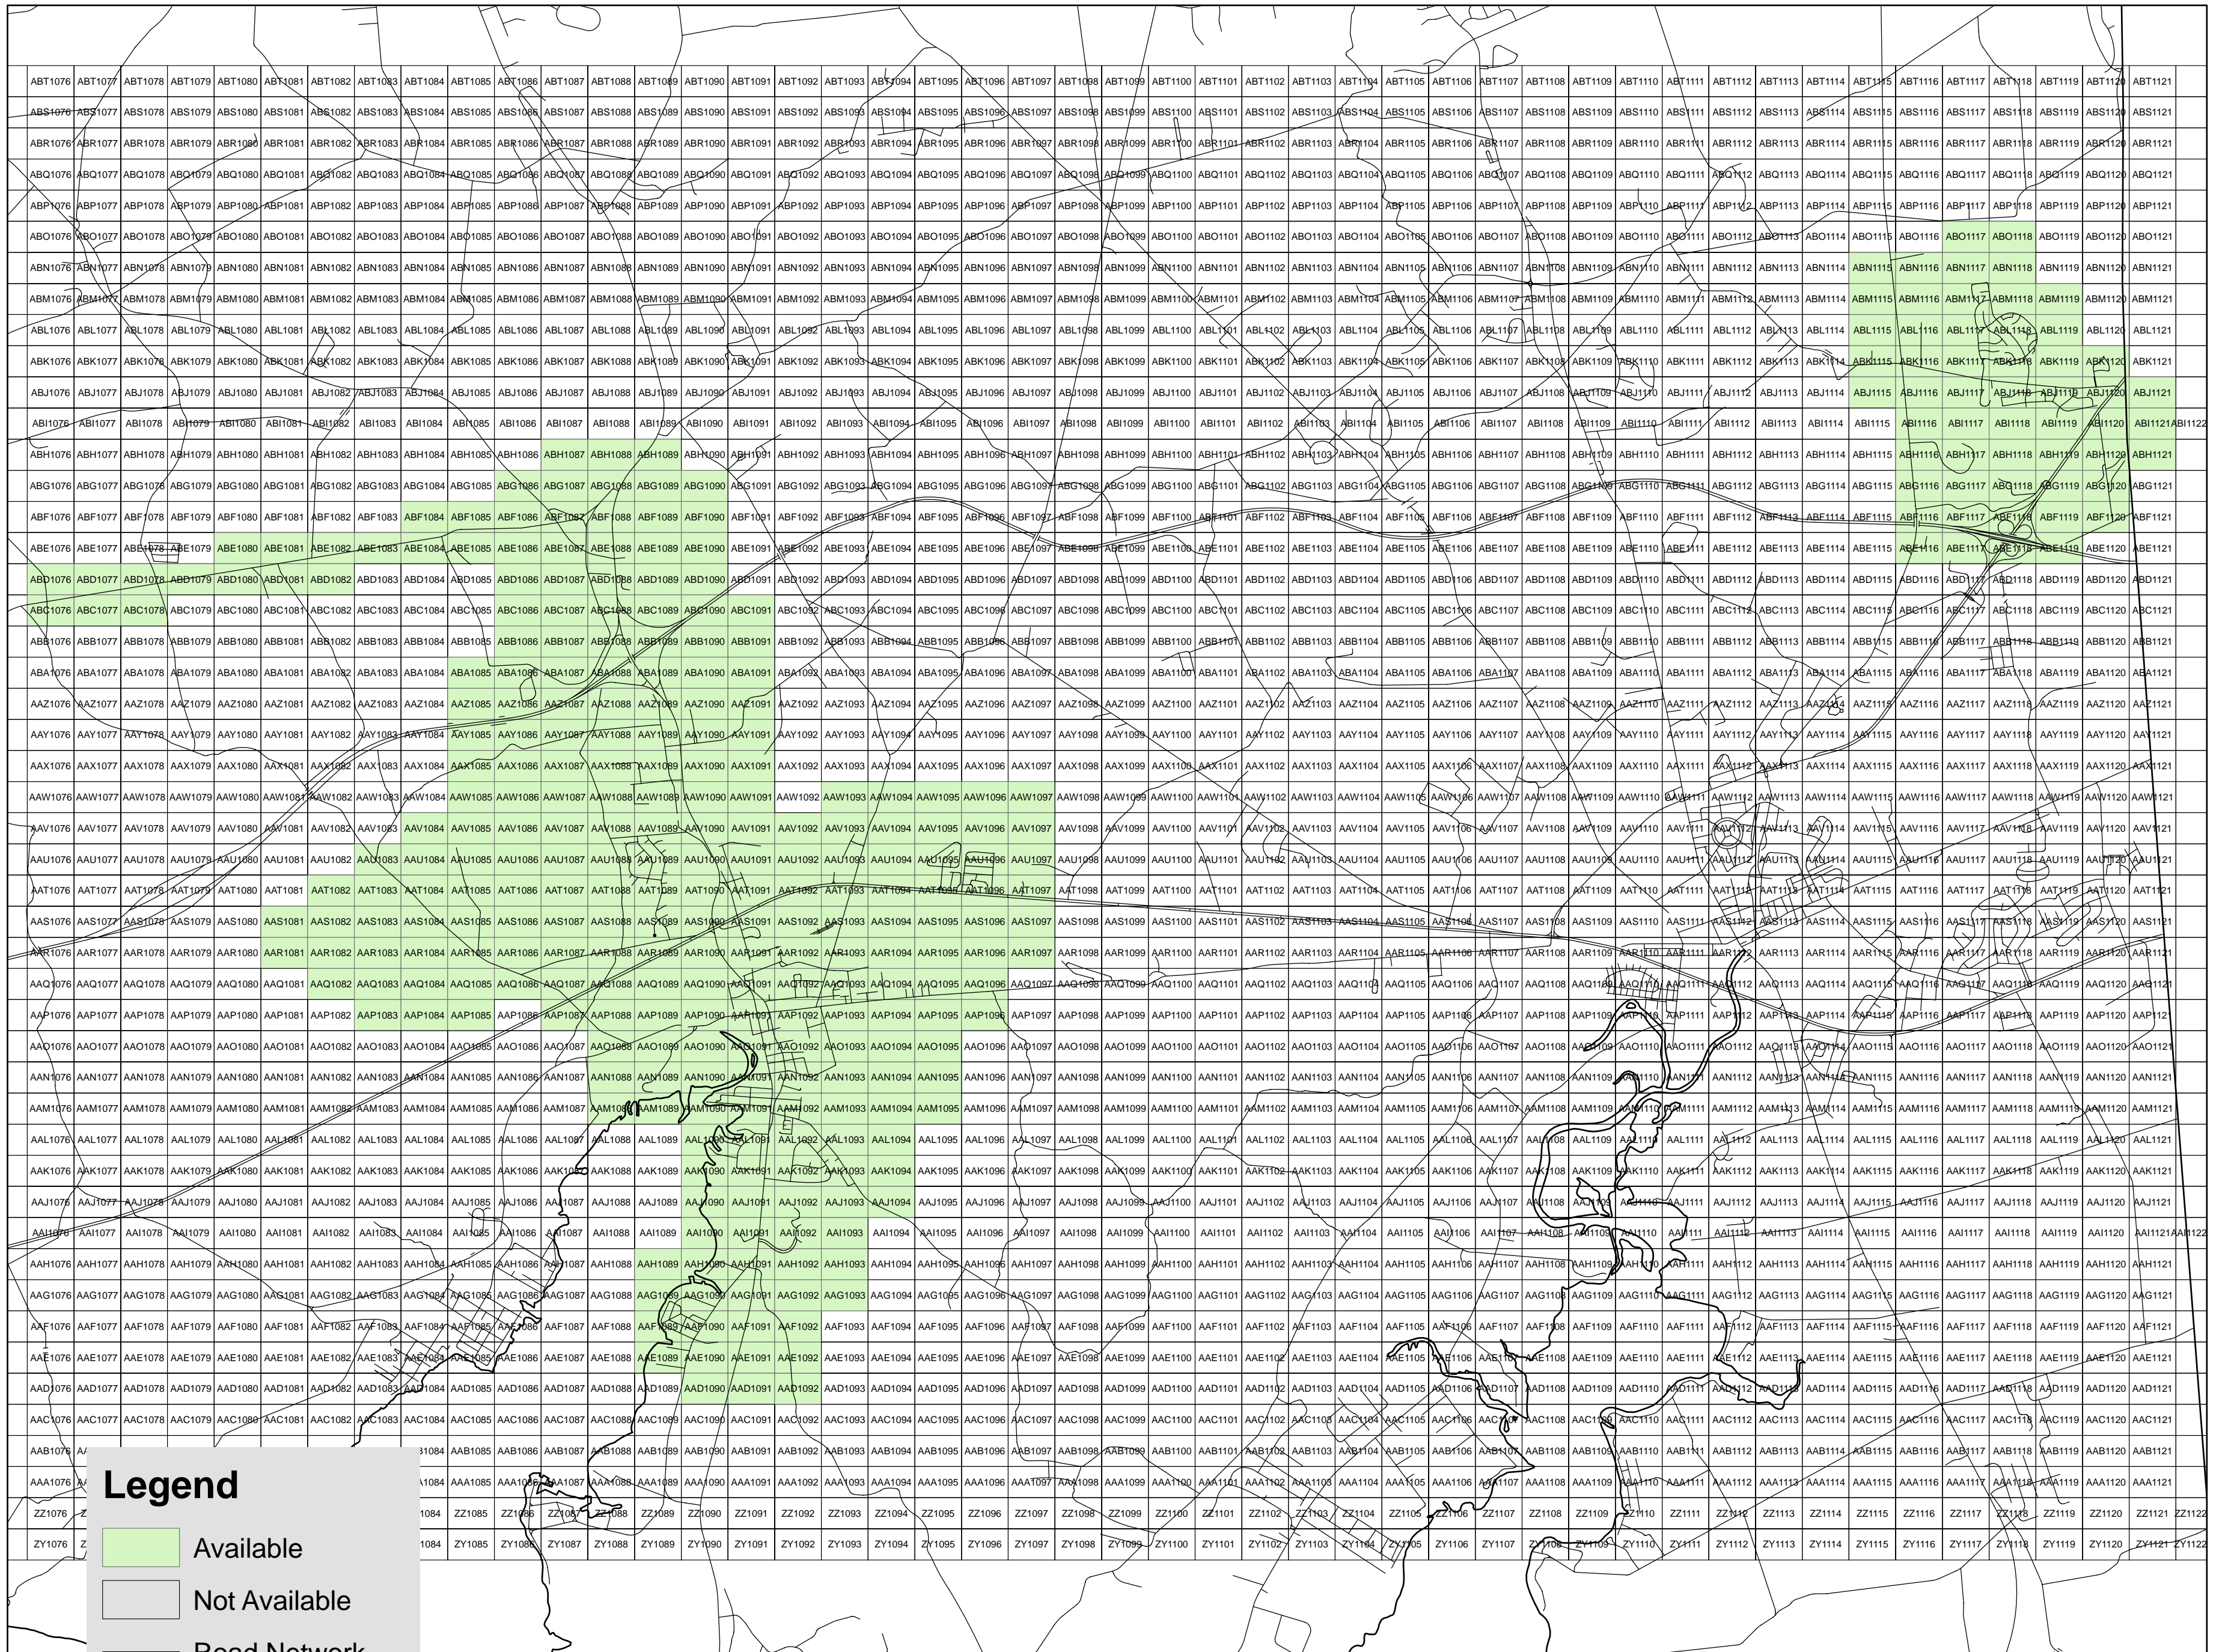

# Cecil County 50 Scale Aerials

The orthophotos were taken in 2005